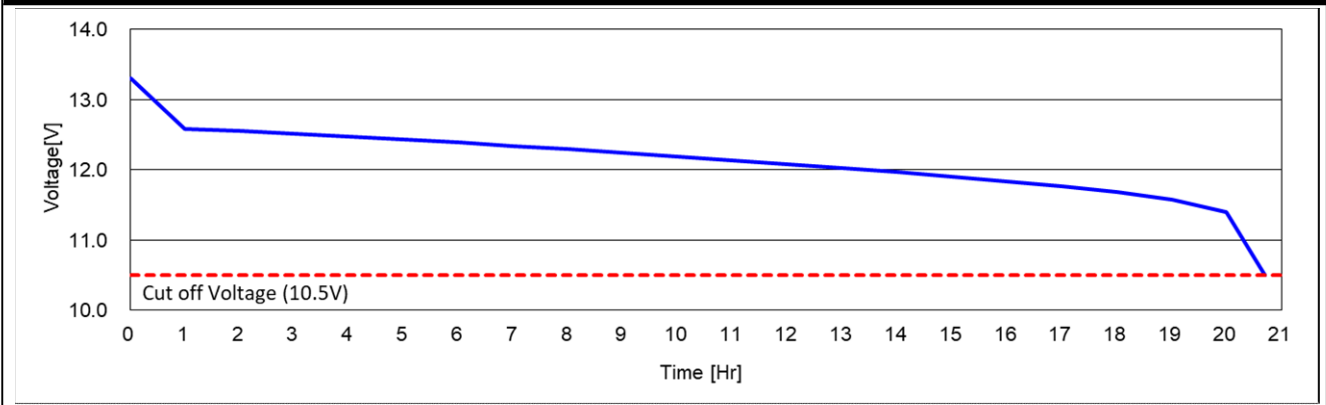

K85EFR550

DATA SHEET

Case :	Black
Cover :	Black
Handle :	Black

PERFORMANCE	
Nominal Voltage [V] :	12
20HR Capacity [Ah] :	55
Reserve Capacity [min] :	95
Cold Cranking Amps (SAE) [A] :	550

DIMENSIONS AND WEIGHT	
Length [mm] (±2) :	231
Width [mm] (±2) :	172
Height [mm] (±3) :	180
Total Height [mm] (±3) :	200
Battery Weight [kg] (±3%) :	13.5

Terminal Layout / Polarity	Terminal Type	Base Hold Down
	Standard 	B0

20HR Capacity Test Graph

Cold Cranking Test Graph (-18°C, Icc 550A)