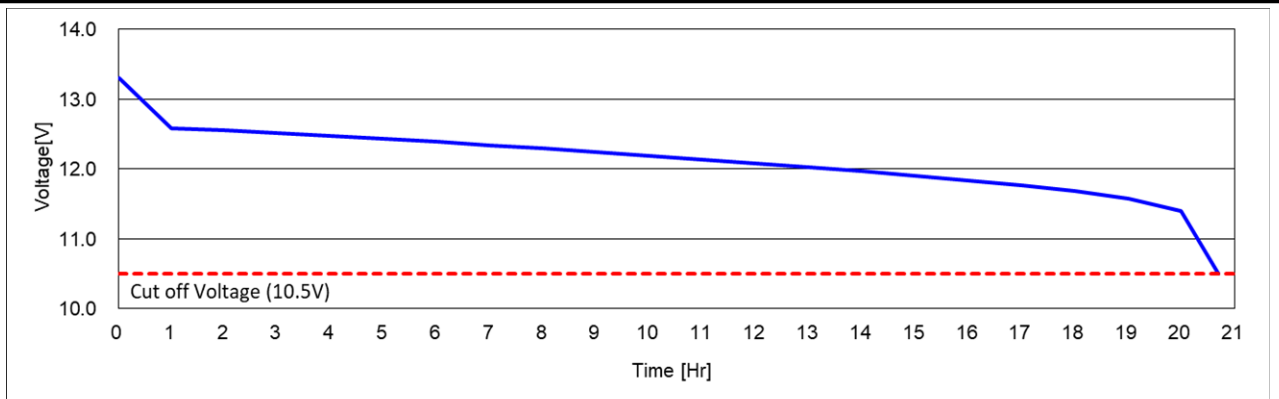

K85L450

DATA SHEET

Case :	Black
Cover :	Black
Handle :	Black

PERFORMANCE	
Nominal Voltage [V] :	12
20HR Capacity [Ah] :	45
Reserve Capacity [min] :	75
Cold Cranking Amps (SAE) [A] :	450

DIMENSIONS AND WEIGHT	
Length [mm] (± 2) :	231
Width [mm] (± 2) :	172
Height [mm] (± 3) :	180
Total Height [mm] (± 3) :	200
Battery Weight [kg] ($\pm 3\%$) :	12.6

Terminal Layout / Polarity	Terminal Type	Base Hold Down
	Standard 	B1 10.5mm on long sides only

20HR Capacity Test Graph

Cold Cranking Test Graph (-18°C, Icc 450A)