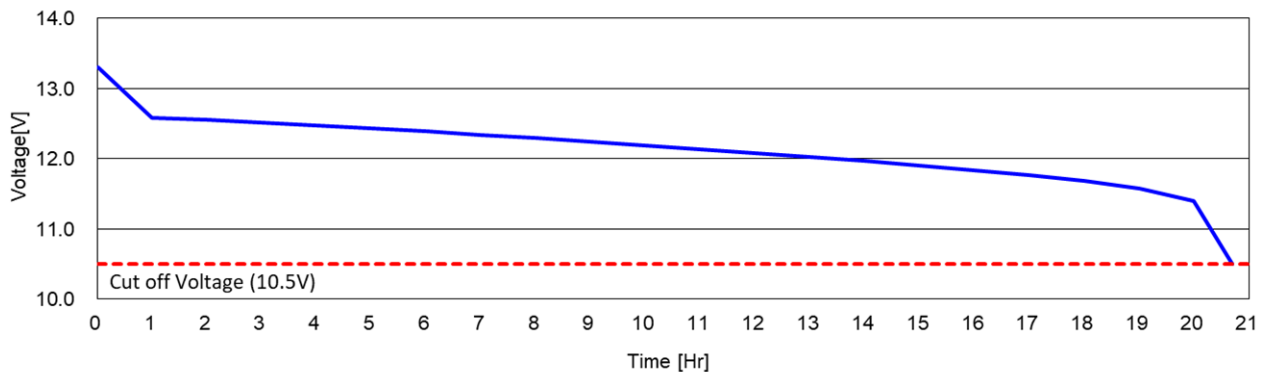

K85L550

DATA SHEET

Case : Black
Cover : Black
Handle : Black

PERFORMANCE

Nominal Voltage [V] :	12
20HR Capacity [Ah] :	55
Reserve Capacity [min] :	95
Cold Cranking Amps (SAE) [A] :	550

DIMENSIONS AND WEIGHT

Length [mm] (± 2) :	231
Width [mm] (± 2) :	172
Height [mm] (± 3) :	180
Total Height [mm] (± 3) :	200
Battery Weight [kg] ($\pm 3\%$) :	13.5

Terminal Layout / Polarity

Terminal Type

Standard

Base Hold Down

B1

10.5mm on long sides only

20HR Capacity Test Graph

Cold Cranking Test Graph (-18°C, Icc 550A)