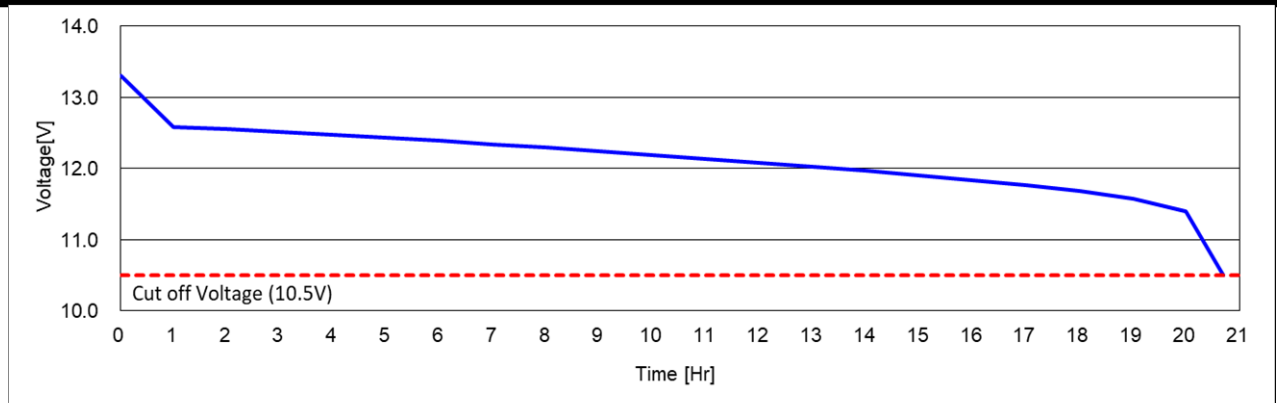

# DATA SHEET

Case :	Black
Cover :	Black
Handle :	Black

PERFORMANCE	
Nominal Voltage [V] :	12
20HR Capacity [Ah] :	45
Reserve Capacity [min] :	75
Cold Cranking Amps (SAE) [A] :	450

DIMENSIONS AND WEIGHT	
Length [mm] (±2) :	231
Width [mm] (±2) :	172
Height [mm] (±3) :	180
Total Height [mm] (±3) :	200
Battery Weight [kg] (±3%) :	12.6

Terminal Layout / Polarity	Terminal Type	Base Hold Down
	Standard 	B1 

20HR Capacity Test Graph

Cold Cranking Test Graph (-18°C, Icc 450A)