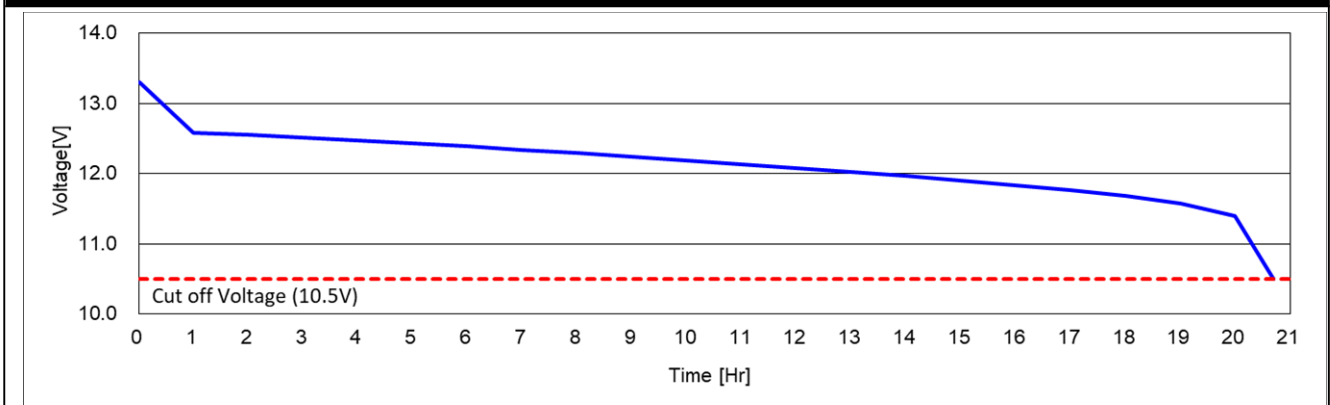

K95D31LS

DATA SHEET

Case :	Black
Cover :	Black
Handle :	Black

PERFORMANCE	
Nominal Voltage [V] :	12
20HR Capacity [Ah] :	100
Reserve Capacity [min] :	180
Cold Cranking Amps (SAE) [A] :	900

DIMENSIONS AND WEIGHT	
Length [mm] (±2) :	303
Width [mm] (±2) :	172
Height [mm] (±3) :	200
Total Height [mm] (±3) :	220
Battery Weight [kg] (±3%) :	22.0

Terminal Layout / Polarity	Terminal Type	Base Hold Down
	Standard 	B1 10.5mm on long sides only

20HR Capacity Test Graph

Cold Cranking Test Graph (-18°C, Icc 900A)