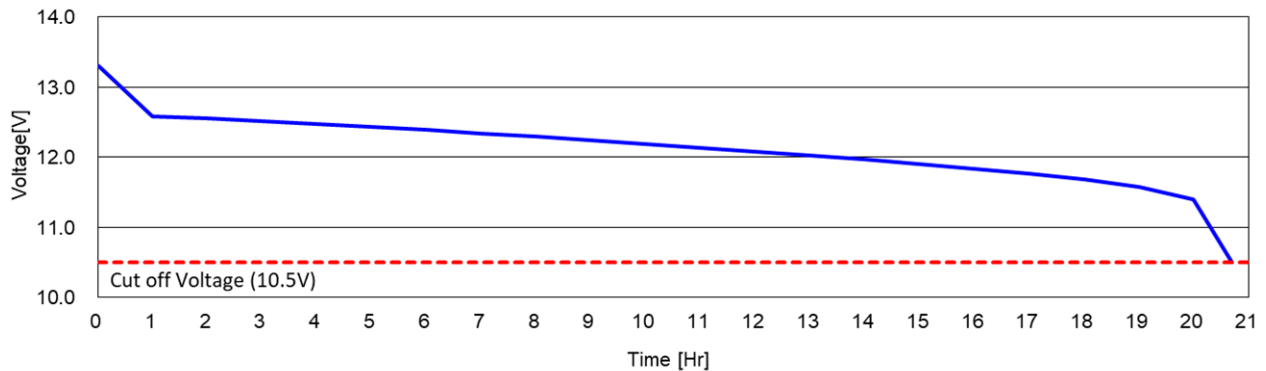

K95D31L

DATA SHEET

Case : Black
Cover : Black
Handle : Black

PERFORMANCE

Nominal Voltage [V] :	12
20HR Capacity [Ah] :	80
Reserve Capacity [min] :	140
Cold Cranking Amps (SAE) [A] :	670

DIMENSIONS AND WEIGHT

Length [mm] (± 2) :	303
Width [mm] (± 2) :	172
Height [mm] (± 3) :	200
Total Height [mm] (± 3) :	220
Battery Weight [kg] ($\pm 3\%$) :	19.4

Terminal Layout / Polarity

Terminal Type

Standard

Base Hold Down

B1

10.5mm on long sides only

20HR Capacity Test Graph

Cold Cranking Test Graph (-18°C, Icc 670A)