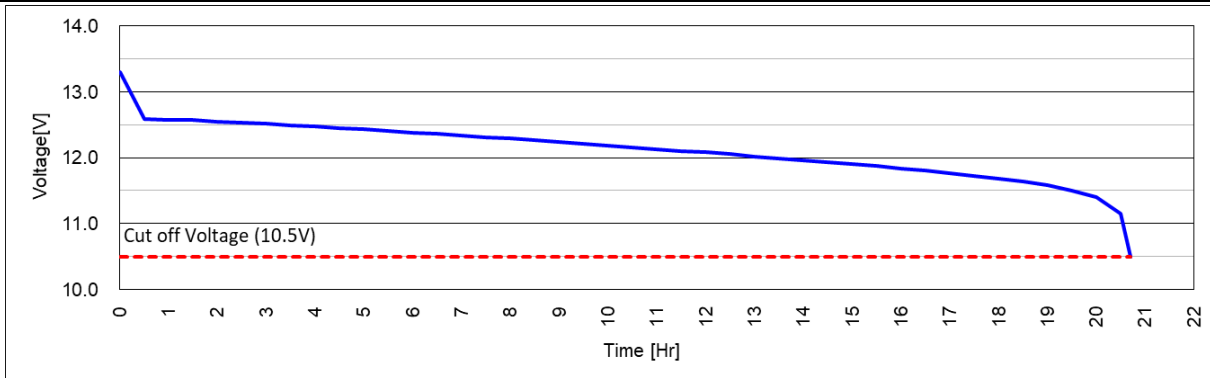

K95D31RS

DATA SHEET

Case :	Silver
Cover :	Silver
Handle :	Silver

PERFORMANCE	
Nominal Voltage [V] :	12
20HR Capacity [Ah] :	100
Reserve Capacity [min] :	180
Cold Cranking Amps (SAE) [A] :	900

DIMENSIONS AND WEIGHT	
Length [mm] (±2) :	303
Width [mm] (±2) :	172
Height [mm] (±3) :	200
Total Height [mm] (±3) :	220
Battery Weight [kg] (±3%) :	22.0

20HR Capacity Test Graph

Cold Cranking Test Graph (-18 °C, Icc 900A)