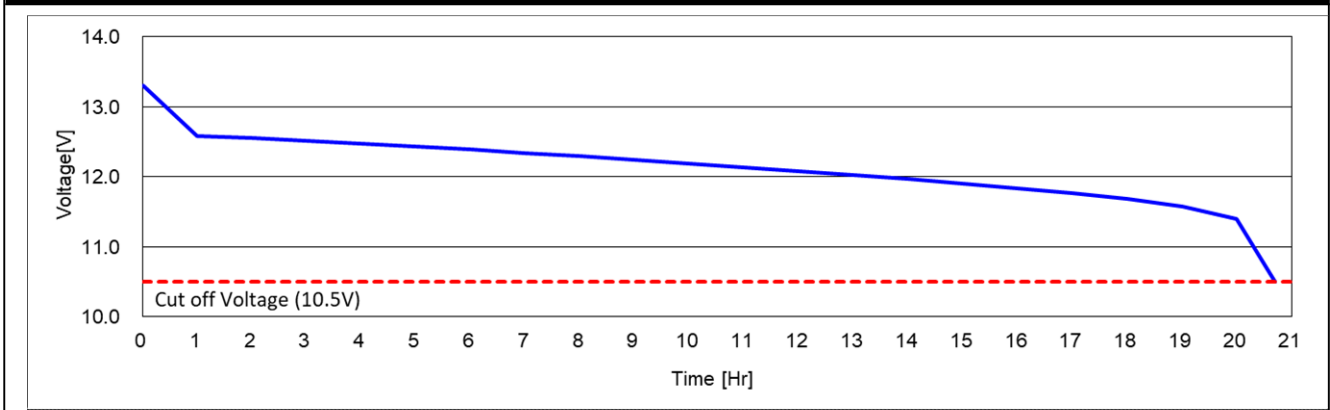

KDC27

DATA SHEET

Case :	Black
Cover :	Black
Handle :	Black

PERFORMANCE	
Nominal Voltage [V] :	12
20HR Capacity [Ah] :	100
Reserve Capacity [min] :	180

DIMENSIONS AND WEIGHT	
Length [mm] (±2) :	303
Width [mm] (±2) :	172
Height [mm] (±3) :	200
Total Height [mm] (±3) :	221
Battery Weight [kg] (±3%) :	22.9

Terminal Layout / Polarity	Terminal Type	Base Hold Down
	<p>Twin</p>  <p>5/16"-18 THREADS</p>	<p>B1</p>  <p>10.5mm on long sides only</p>

20HR Capacity Test Graph

Cold Cranking Test Graph (-18°C, Icc A)