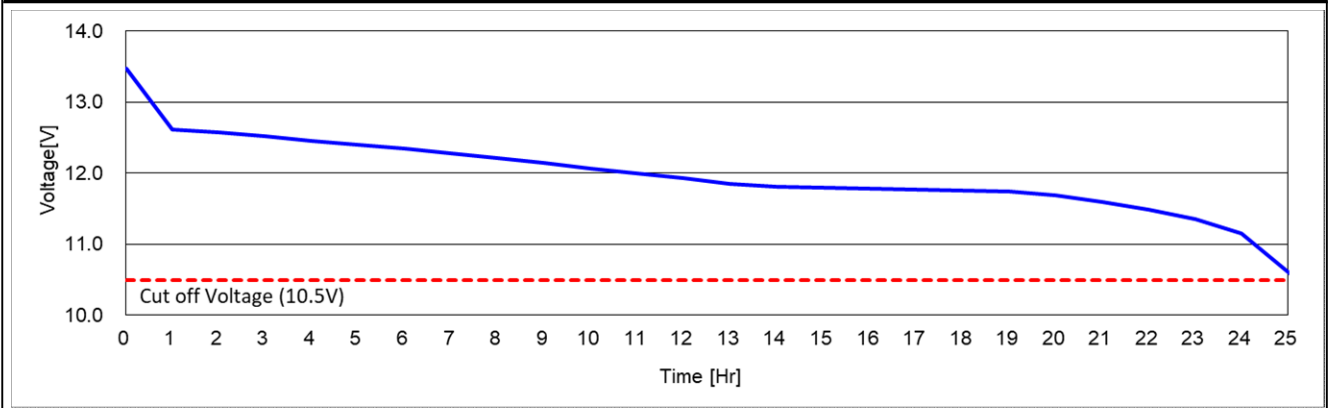

KEFB55530

DATA SHEET

Case :	Black
Cover :	Black
Handle :	Black

PERFORMANCE	
Nominal Voltage [V] :	12
20HR Capacity [Ah] :	60
Reserve Capacity [min] :	100
Cold Cranking Amps (SAE) [A] :	600
Cold Cranking Amps (EN) [A] :	560

DIMENSIONS AND WEIGHT	
Length [mm] (±2) :	242
Width [mm] (±2) :	173
Height [mm] (±3) :	190
Total Height [mm] (±3) :	190
Battery Weight [kg] (±3%) :	17.0

Terminal Layout / Polarity	Terminal Type	Base Hold Down
	Standard 	B13 5 notches  10.5mm on all four sides

20HR Capacity Test Graph

Cold Cranking Test Graph (-18°C, Icc 600A)