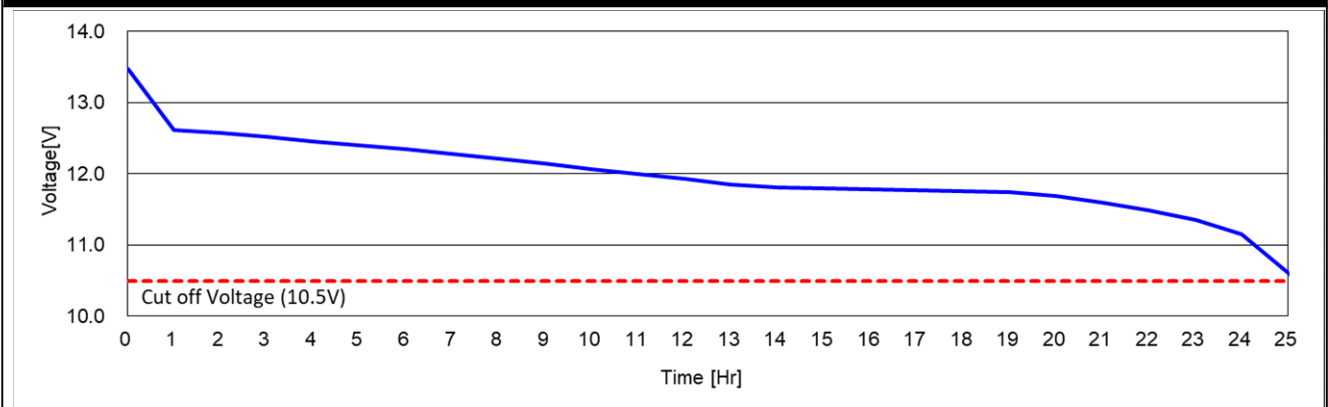

KEFB55D23L

DATA SHEET

Case :	Black
Cover :	Black
Handle :	Black

PERFORMANCE	
Nominal Voltage [V] :	12
20HR Capacity [Ah] :	65
Reserve Capacity [min] :	110
Cold Cranking Amps (SAE) [A] :	670
Cold Cranking Amps (EN) [A] :	640

DIMENSIONS AND WEIGHT	
Length [mm] (±2) :	231
Width [mm] (±2) :	172
Height [mm] (±3) :	200
Total Height [mm] (±3) :	220
Battery Weight [kg] (±3%) :	17.3

Terminal Layout / Polarity	Terminal Type	Base Hold Down
	Standard 	B1 <p>10.5mm on long sides only</p>

20HR Capacity Test Graph

Cold Cranking Test Graph (-18°C, Icc 670A)