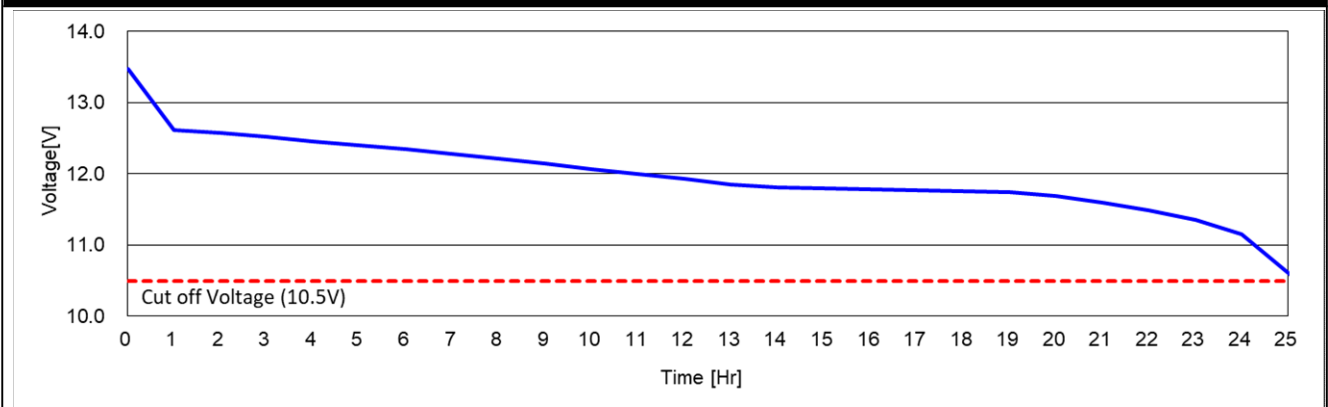

KEFB55D23R

DATA SHEET

Case :	Black
Cover :	Black
Handle :	Black

PERFORMANCE	
Nominal Voltage [V] :	12
20HR Capacity [Ah] :	65
Reserve Capacity [min] :	110
Cold Cranking Amps (SAE) [A] :	670
Cold Cranking Amps (EN) [A] :	640

DIMENSIONS AND WEIGHT	
Length [mm] (±2) :	231
Width [mm] (±2) :	172
Height [mm] (±3) :	200
Total Height [mm] (±3) :	220
Battery Weight [kg] (±3%) :	17.3

Terminal Layout / Polarity	Terminal Type	Base Hold Down
	<p>Standard</p>	<p>B1</p> <p>10.5mm on long sides only</p>

20HR Capacity Test Graph

Cold Cranking Test Graph (-18°C, Icc 670A)