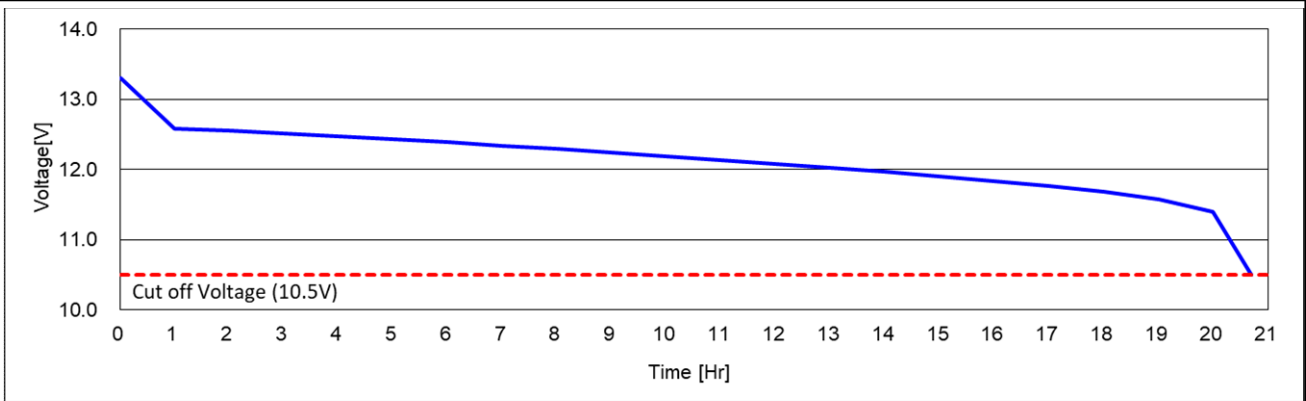

# DATA SHEET

Case : Black  
Cover : Black  
Handle : Black

PERFORMANCE	
Nominal Voltage [V] :	12
20HR Capacity [Ah] :	75
Reserve Capacity [min] :	150
Cold Cranking Amps (SAE) [A] :	750
Cold Cranking Amps (EN) [A] :	730

DIMENSIONS AND WEIGHT	
Length [mm] ( $\pm 2$ ) :	315
Width [mm] ( $\pm 2$ ) :	173
Height [mm] ( $\pm 3$ ) :	175
Total Height [mm] ( $\pm 3$ ) :	175
Battery Weight [kg] ( $\pm 3\%$ ) :	20.0

Terminal Layout / Polarity	Terminal Type	Base Hold Down
	Standard 	B13 5 notches  10.5mm on all four sides

20HR Capacity Test Graph

Cold Cranking Test Graph (-18°C, Icc 750A)