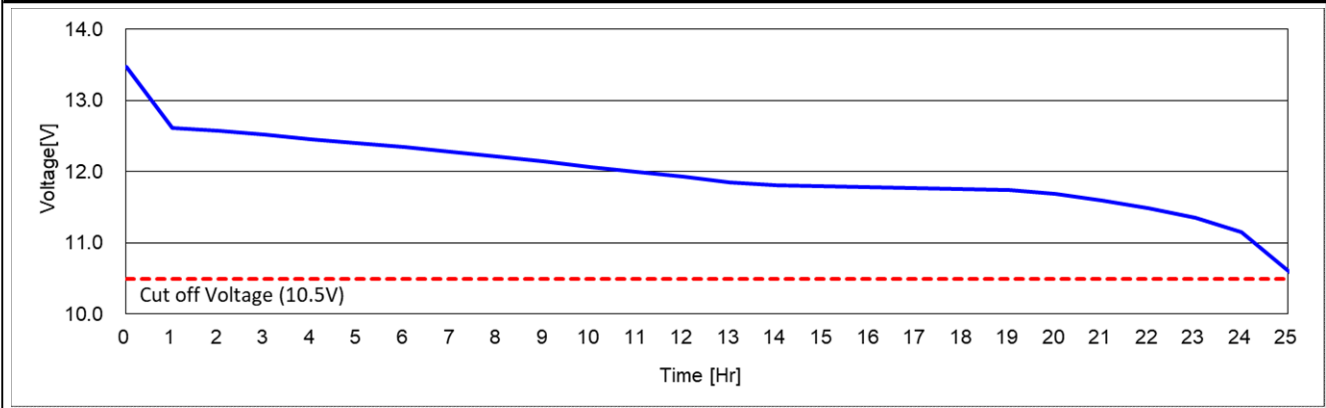

KEFB60044

DATA SHEET

Case :	Black
Cover :	Black
Handle :	Black

PERFORMANCE	
Nominal Voltage [V] :	12
20HR Capacity [Ah] :	95
Reserve Capacity [min] :	170
Cold Cranking Amps (SAE) [A] :	950
Cold Cranking Amps (EN) [A] :	900

DIMENSIONS AND WEIGHT	
Length [mm] (± 2) :	351
Width [mm] (± 2) :	173
Height [mm] (± 3) :	190
Total Height [mm] (± 3) :	190
Battery Weight [kg] ($\pm 3\%$) :	24.9

Terminal Layout / Polarity	Terminal Type	Base Hold Down
	Standard 	B13 5 notches 10.5mm on all four sides

20HR Capacity Test Graph

Cold Cranking Test Graph (-18°C, Icc 950A)