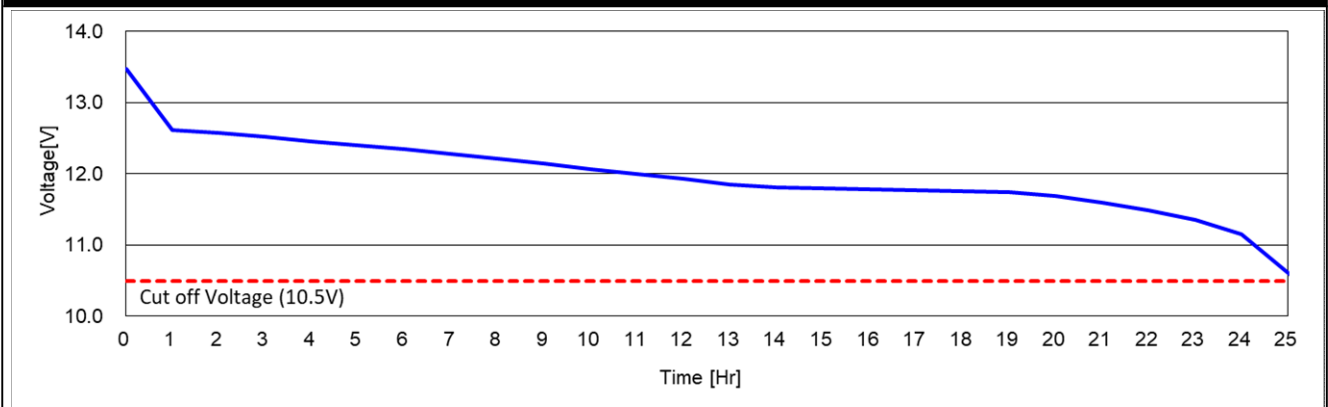

KEFB95D31L

DATA SHEET

Case :	Black
Cover :	Black
Handle :	Black

PERFORMANCE	
Nominal Voltage [V] :	12
20HR Capacity [Ah] :	80
Reserve Capacity [min] :	140
Cold Cranking Amps (SAE) [A] :	800
Cold Cranking Amps (EN) [A] :	760

DIMENSIONS AND WEIGHT	
Length [mm] (±2) :	303
Width [mm] (±2) :	172
Height [mm] (±3) :	200
Total Height [mm] (±3) :	220
Battery Weight [kg] (±3%) :	22.4

Terminal Layout / Polarity	Terminal Type	Base Hold Down
	Standard 	B1

20HR Capacity Test Graph

Cold Cranking Test Graph (-18°C, Icc 800A)