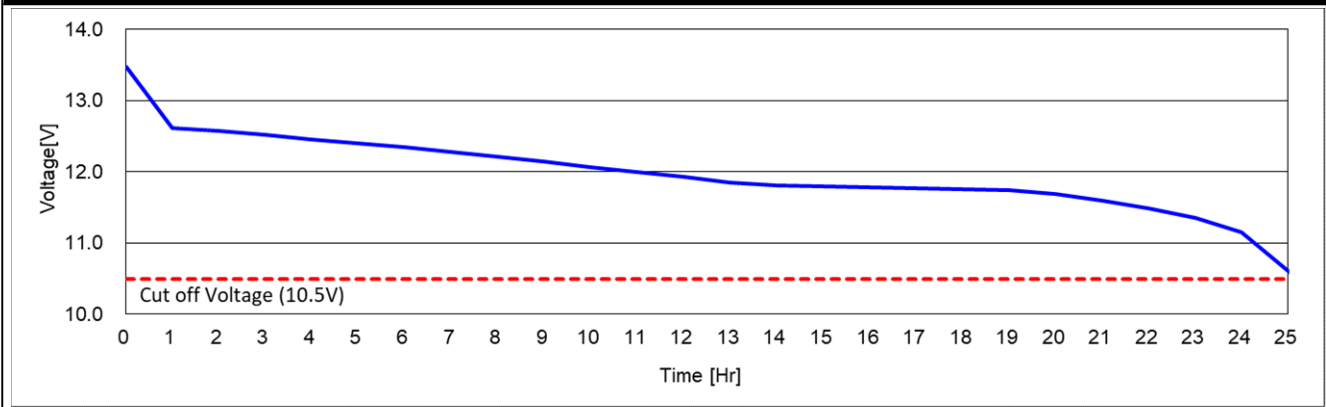

KEFB95D31R

DATA SHEET

Case :	Black
Cover :	Black
Handle :	Black

PERFORMANCE	
Nominal Voltage [V] :	12
20HR Capacity [Ah] :	80
Reserve Capacity [min] :	140
Cold Cranking Amps (SAE) [A] :	800
Cold Cranking Amps (EN) [A] :	760

DIMENSIONS AND WEIGHT	
Length [mm] (±2) :	303
Width [mm] (±2) :	172
Height [mm] (±3) :	200
Total Height [mm] (±3) :	220
Battery Weight [kg] (±3%) :	22.4

Terminal Layout / Polarity	Terminal Type	Base Hold Down
	Standard 	B1

20HR Capacity Test Graph

Cold Cranking Test Graph (-18°C, Icc 800A)