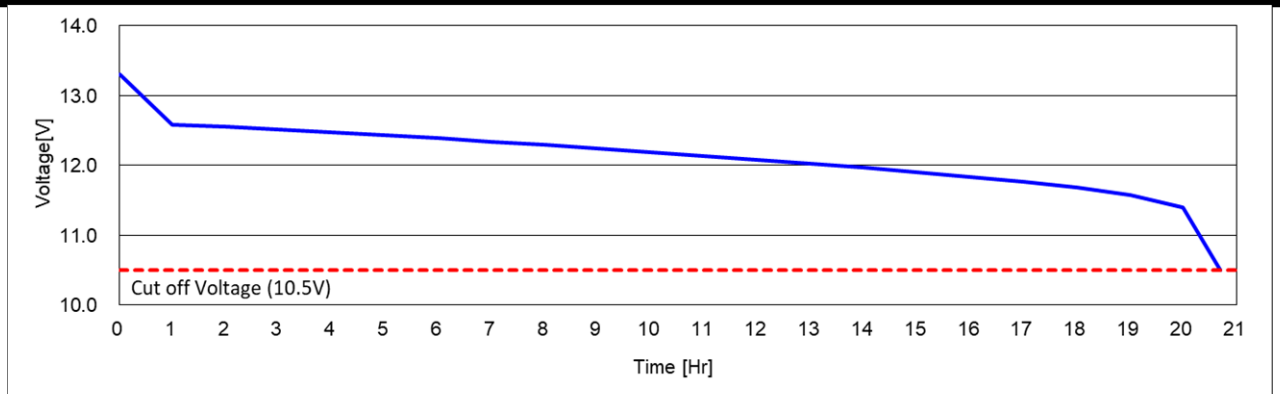

# DATA SHEET

Case : Black  
Cover : Black  
Handle : Black

PERFORMANCE	
Nominal Voltage [V] :	12
20HR Capacity [Ah] :	110
Reserve Capacity [min] :	190
Cold Cranking Amps (SAE) [A] :	1,000

DIMENSIONS AND WEIGHT	
Length [mm] ( $\pm 2$ ) :	330
Width [mm] ( $\pm 2$ ) :	172
Height [mm] ( $\pm 3$ ) :	217
Total Height [mm] ( $\pm 3$ ) :	240
Battery Weight [kg] ( $\pm 3\%$ ) :	25.6

Terminal Layout / Polarity	Terminal Type	Base Hold Down
	Stud  3/8"-16 THREADS	B0 

20HR Capacity Test Graph

Cold Cranking Test Graph (-18°C, Icc 1000A)