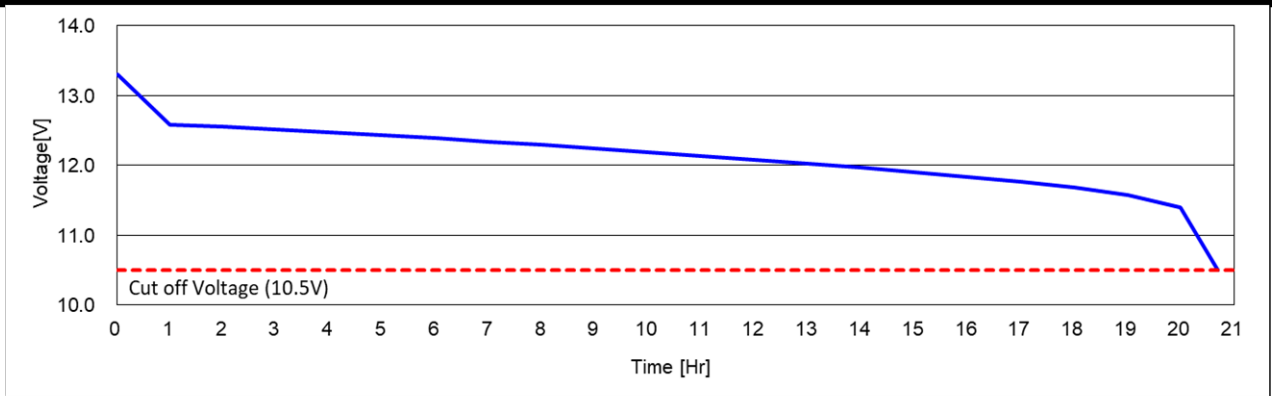

KG31-1000

DATA SHEET

Case : Black
Cover : Black
Handle : Black

PERFORMANCE	
Nominal Voltage [V] :	12
20HR Capacity [Ah] :	110
Reserve Capacity [min] :	190
Cold Cranking Amps (SAE) [A] :	1,000

DIMENSIONS AND WEIGHT	
Length [mm] (± 2) :	330
Width [mm] (± 2) :	172
Height [mm] (± 3) :	217
Total Height [mm] (± 3) :	240
Battery Weight [kg] ($\pm 3\%$) :	25.6

20HR Capacity Test Graph

Cold Cranking Test Graph (-18°C, Icc 1000A)