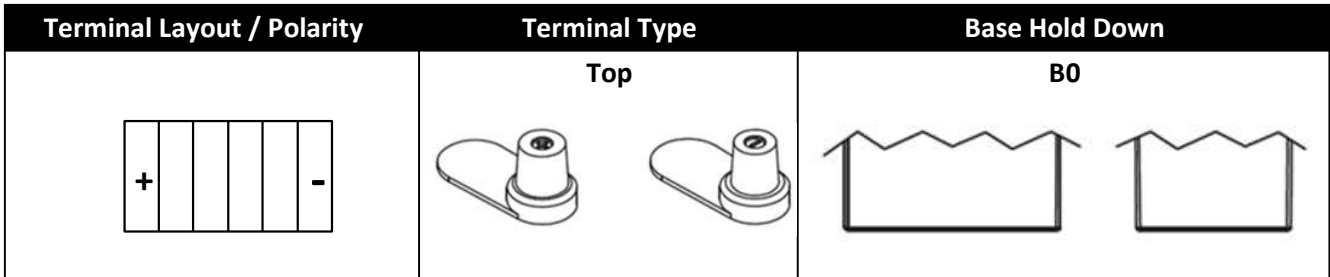

KG31-1000

DATA SHEET

Case : Black
Cover : Black
Handle : Black

PERFORMANCE	
Nominal Voltage [V] :	12
20HR Capacity [Ah] :	110
Reserve Capacity [min] :	190
Cold Cranking Amps (SAE) [A] :	1,000

DIMENSIONS AND WEIGHT	
Length [mm] (± 2) :	330
Width [mm] (± 2) :	172
Height [mm] (± 3) :	217
Total Height [mm] (± 3) :	240
Battery Weight [kg] ($\pm 3\%$) :	25.6

20HR Capacity Test Graph

Cold Cranking Test Graph (-18°C, Icc 1000A)