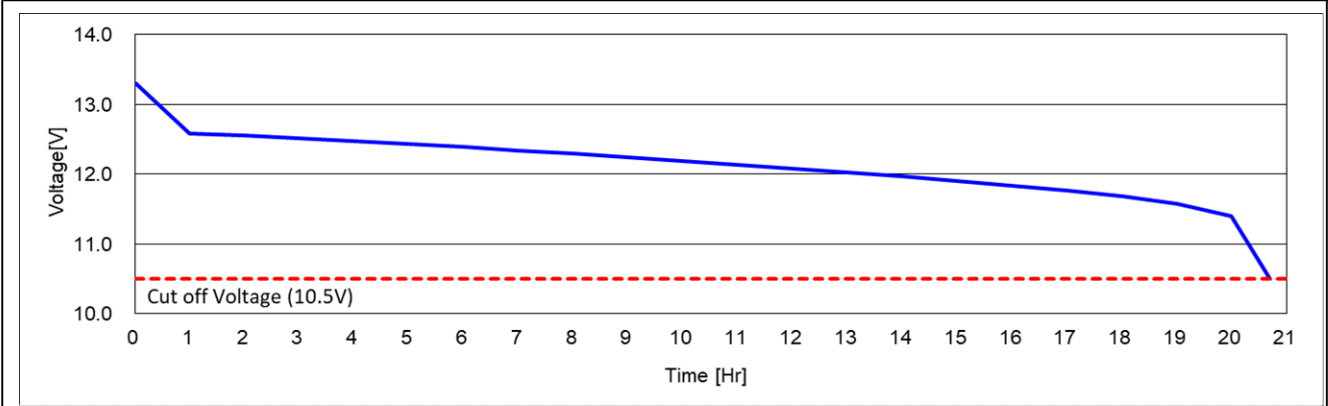

# DATA SHEET

Case :	Black
Cover :	Black
Handle :	Black

PERFORMANCE	
Nominal Voltage [V] :	12
20HR Capacity [Ah] :	75
Reserve Capacity [min] :	130
Cold Cranking Amps (SAE) [A] :	650
Marine Cranking Amps [A] :	810

DIMENSIONS AND WEIGHT	
Length [mm] (±2) :	258
Width [mm] (±2) :	172
Height [mm] (±3) :	200
Total Height [mm] (±3) :	221
Battery Weight [kg] (±3%) :	17.7

Terminal Layout / Polarity	Terminal Type	Base Hold Down
	<p>Twin</p> <p>5/16"-18 THREADS</p>	<p>B1</p> <p>10.5mm on long sides only</p>

20HR Capacity Test Graph

Cold Cranking Test Graph (-18°C, Icc 650A)