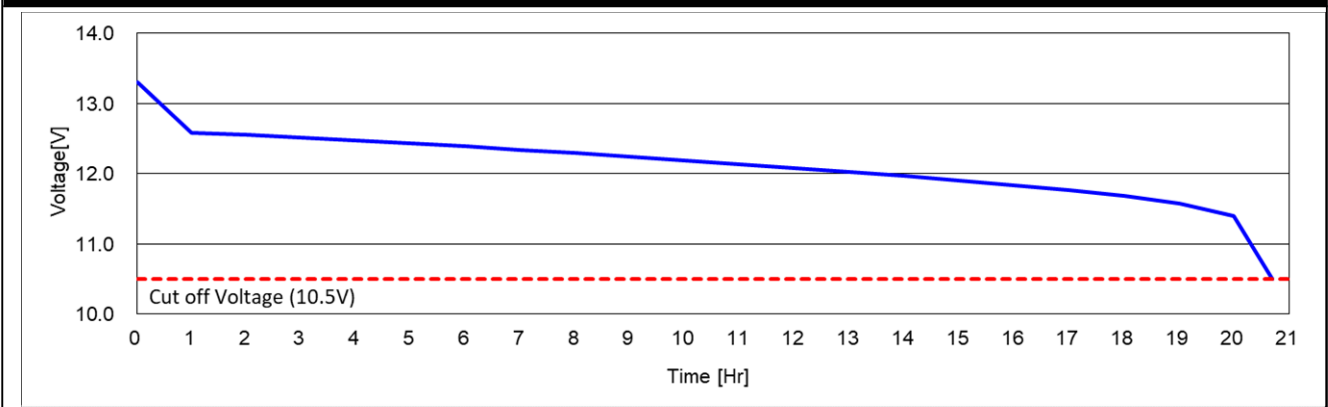

KM27

DATA SHEET

Case :	Black
Cover :	Black
Handle :	Black

PERFORMANCE	
Nominal Voltage [V] :	12
20HR Capacity [Ah] :	90
Reserve Capacity [min] :	160
Cold Cranking Amps (SAE) [A] :	750
Marine Cranking Amps [A] :	920

DIMENSIONS AND WEIGHT	
Length [mm] (±2) :	303
Width [mm] (±2) :	172
Height [mm] (±3) :	200
Total Height [mm] (±3) :	221
Battery Weight [kg] (±3%) :	20.9

Terminal Layout / Polarity	Terminal Type	Base Hold Down
	<p>Twin</p> <p>5/16" - 18 THREADS</p>	<p>B1</p> <p>10.5mm on long sides only</p>

20HR Capacity Test Graph

Cold Cranking Test Graph (-18°C, Icc 750A)