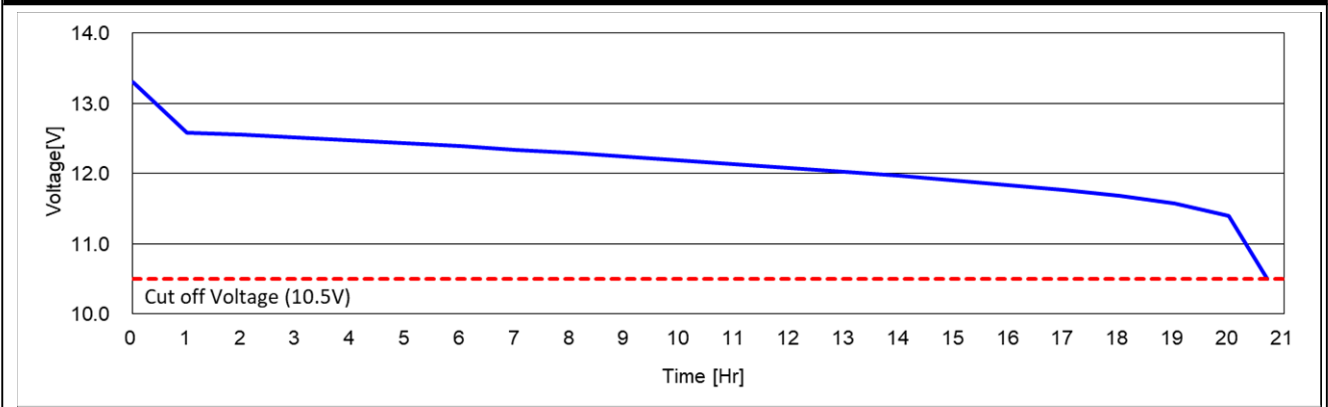

# DATA SHEET

Case :	Black
Cover :	Black
Handle :	Black

PERFORMANCE	
Nominal Voltage [V] :	12
20HR Capacity [Ah] :	105
Reserve Capacity [min] :	185
Cold Cranking Amps (SAE) [A] :	900
Marine Cranking Amps [A] :	1,120

DIMENSIONS AND WEIGHT	
Length [mm] (±2) :	330
Width [mm] (±2) :	172
Height [mm] (±3) :	217
Total Height [mm] (±3) :	238
Battery Weight [kg] (±3%) :	25.0

Terminal Layout / Polarity	Terminal Type	Base Hold Down
	<p>Twin</p> <p>5/16"-18 THREADS</p>	<p>B0</p>

20HR Capacity Test Graph

Cold Cranking Test Graph (-18°C, Icc 900A)