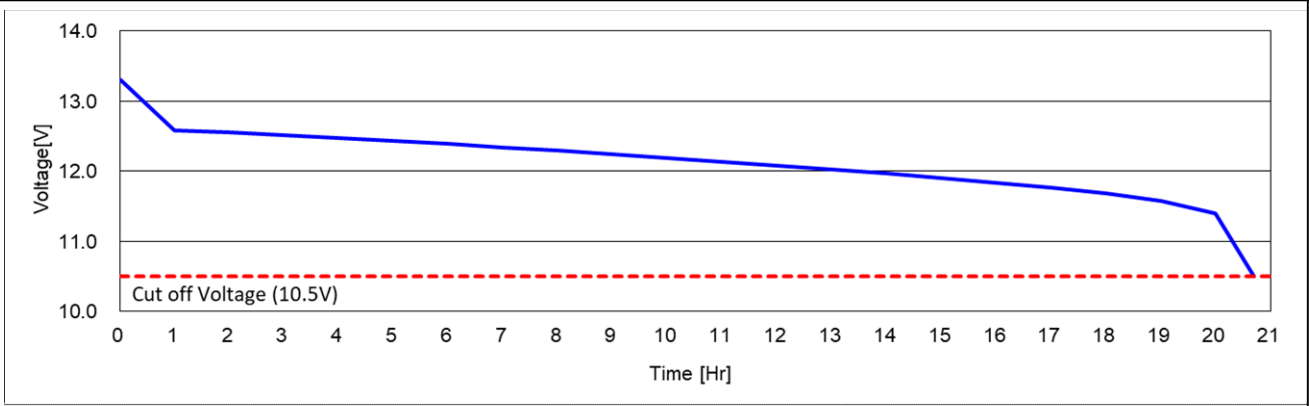

# DATA SHEET

Case :	Black
Cover :	Black
Handle :	Black

PERFORMANCE	
Nominal Voltage [V] :	12
20HR Capacity [Ah] :	80
Reserve Capacity [min] :	145
Cold Cranking Amps (SAE) [A] :	650
Marine Cranking Amps [A] :	810

DIMENSIONS AND WEIGHT	
Length [mm] (±2) :	258
Width [mm] (±2) :	172
Height [mm] (±3) :	200
Total Height [mm] (±3) :	221
Battery Weight [kg] (±3%) :	19.2

Terminal Layout / Polarity	Terminal Type	Base Hold Down
	<p>Twin</p> <p>5/16" - 18 THREADS</p>	<p>B1</p> <p>10.5mm on long sides only</p>

20HR Capacity Test Graph

Cold Cranking Test Graph (-18°C, Icc 650A)