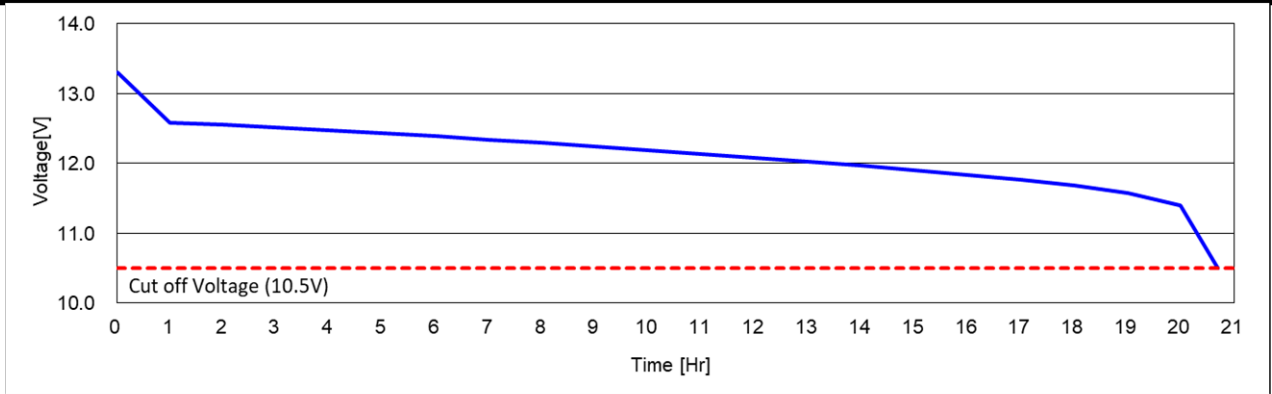

KMRV27L

DATA SHEET

Case :	Black
Cover :	Black
Handle :	Black

PERFORMANCE	
Nominal Voltage [V] :	12
20HR Capacity [Ah] :	90
Reserve Capacity [min] :	170
Cold Cranking Amps (SAE) [A] :	750
Marine Cranking Amps [A] :	920

DIMENSIONS AND WEIGHT	
Length [mm] (±2) :	303
Width [mm] (±2) :	172
Height [mm] (±3) :	200
Total Height [mm] (±3) :	221
Battery Weight [kg] (±3%) :	22.1

Terminal Layout / Polarity	Terminal Type	Base Hold Down
	<p>Twin</p> <p>5/16"-18 THREADS</p>	<p>B1</p> <p>10.5mm on long sides only</p>

20HR Capacity Test Graph

Cold Cranking Test Graph (-18°C, Icc 750A)