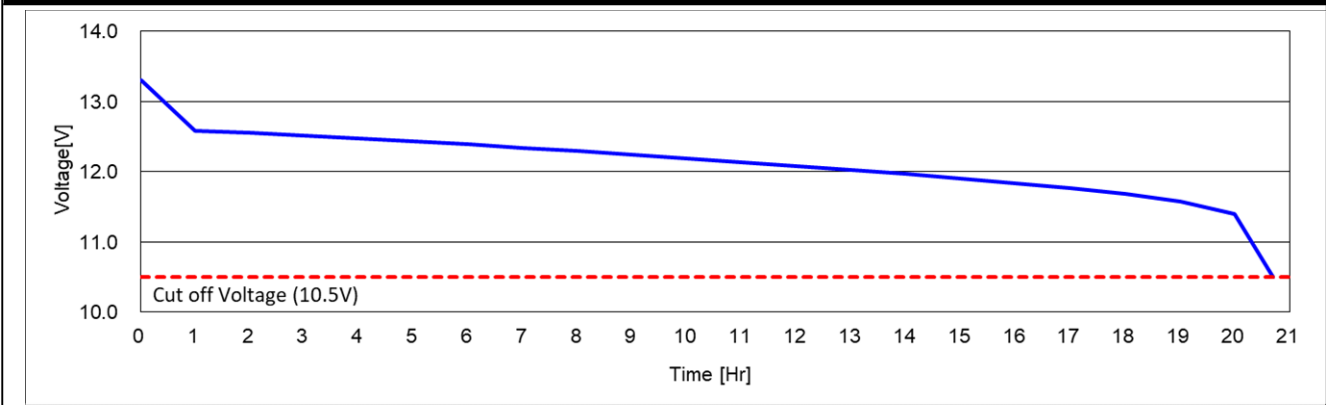

KMRV27

DATA SHEET

Case :	Black
Cover :	Black
Handle :	Black

PERFORMANCE	
Nominal Voltage [V] :	12
20HR Capacity [Ah] :	90
Reserve Capacity [min] :	170
Cold Cranking Amps (SAE) [A] :	750
Marine Cranking Amps [A] :	920

DIMENSIONS AND WEIGHT	
Length [mm] (±2) :	303
Width [mm] (±2) :	172
Height [mm] (±3) :	200
Total Height [mm] (±3) :	221
Battery Weight [kg] (±3%) :	22.1

Terminal Layout / Polarity	Terminal Type	Base Hold Down
	<p>Twin</p> <p>5/16" - 18 THREADS</p>	<p>B1</p> <p>10.5mm on long sides only</p>

20HR Capacity Test Graph

Cold Cranking Test Graph (-18°C, Icc 750A)