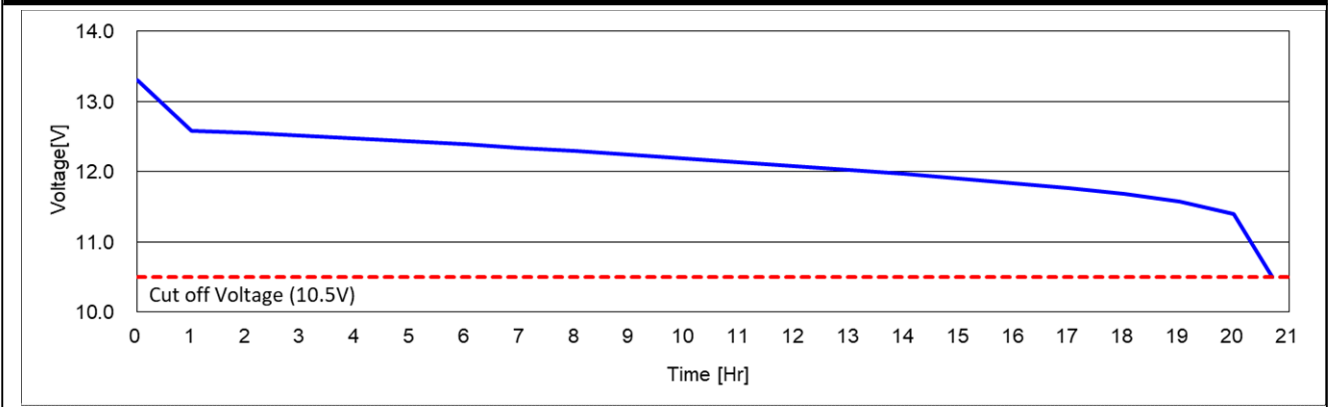

KMRV31

DATA SHEET

Case :	Black
Cover :	Black
Handle :	Black

PERFORMANCE	
Nominal Voltage [V] :	12
20HR Capacity [Ah] :	105
Reserve Capacity [min] :	195
Cold Cranking Amps (SAE) [A] :	800
Marine Cranking Amps [A] :	1,000

DIMENSIONS AND WEIGHT	
Length [mm] (±2) :	330
Width [mm] (±2) :	172
Height [mm] (±3) :	217
Total Height [mm] (±3) :	238
Battery Weight [kg] (±3%) :	25.3

Terminal Layout / Polarity	Terminal Type	Base Hold Down
	<p>Twin</p> <p>5/16" - 18 THREADS</p>	<p>B0</p>

20HR Capacity Test Graph

Cold Cranking Test Graph (-18°C, Icc 800A)