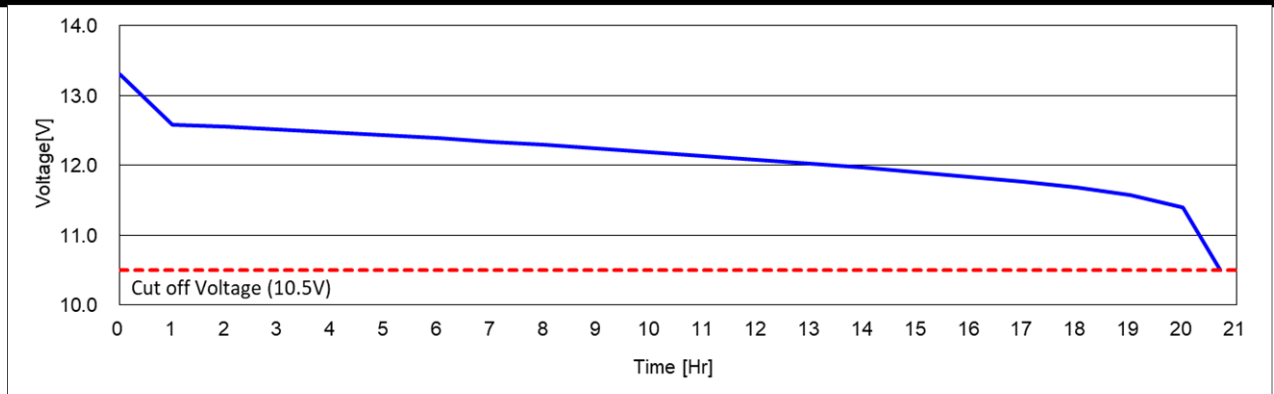

KN100

DATA SHEET

Case : Black
Cover : Black
Handle : Black

PERFORMANCE	
Nominal Voltage [V] :	12
20HR Capacity [Ah] :	100
Reserve Capacity [min] :	180
Cold Cranking Amps (SAE) [A] :	830

DIMENSIONS AND WEIGHT	
Length [mm] (± 2) :	408
Width [mm] (± 2) :	172
Height [mm] (± 3) :	210
Total Height [mm] (± 3) :	230
Battery Weight [kg] ($\pm 3\%$) :	25.1

Terminal Layout / Polarity	Terminal Type	Base Hold Down
	Standard 	B0

20HR Capacity Test Graph

Cold Cranking Test Graph (-18°C, Icc 830A)