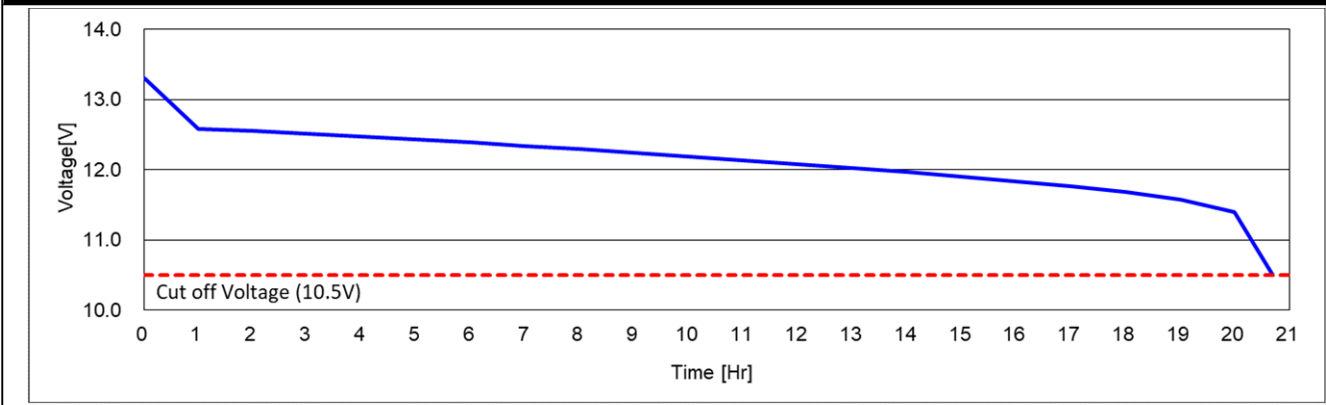

KN150EN

DATA SHEET

Case :	Black
Cover :	Black
Handle :	Black

PERFORMANCE	
Nominal Voltage [V] :	12
20HR Capacity [Ah] :	160
Reserve Capacity [min] :	320
Cold Cranking Amps (SAE) [A] :	1,000
Cold Cranking Amps (EN) [A] :	900

DIMENSIONS AND WEIGHT	
Length [mm] (±2) :	514
Width [mm] (±2) :	223
Height [mm] (±3) :	196
Total Height [mm] (±3) :	215
Battery Weight [kg] (±3%) :	40.9

Terminal Layout / Polarity	Terminal Type	Base Hold Down
	Standard 	B0

20HR Capacity Test Graph

Cold Cranking Test Graph (-18°C, Icc 1000A)