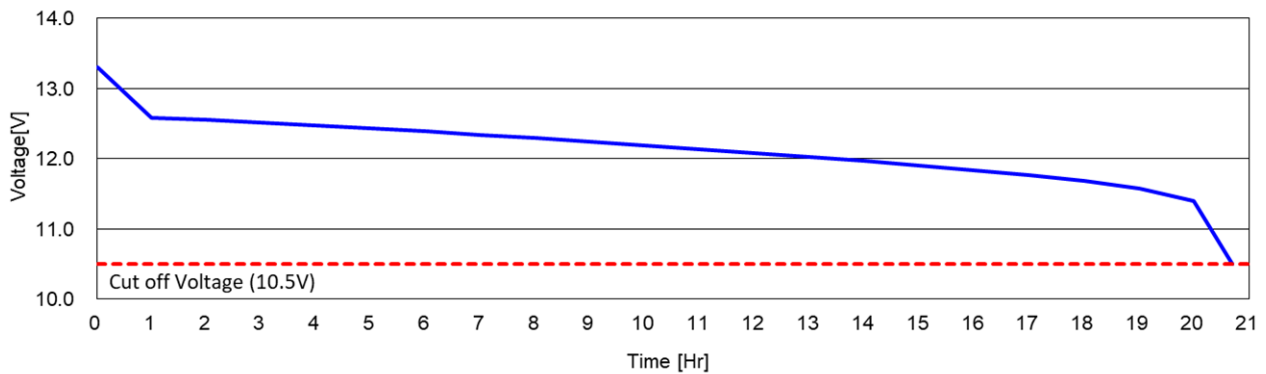

KN150

DATA SHEET

Case : Black
Cover : Black
Handle : Black

PERFORMANCE

Nominal Voltage [V] :	12
20HR Capacity [Ah] :	150
Reserve Capacity [min] :	300
Cold Cranking Amps (SAE) [A] :	1,000

DIMENSIONS AND WEIGHT

Length [mm] (± 2) :	506
Width [mm] (± 2) :	215
Height [mm] (± 3) :	213
Total Height [mm] (± 3) :	233
Battery Weight [kg] ($\pm 3\%$) :	39.2

Terminal Layout / Polarity

Terminal Type

Standard

Base Hold Down

B0

20HR Capacity Test Graph

Cold Cranking Test Graph (-18°C, Icc 1000A)