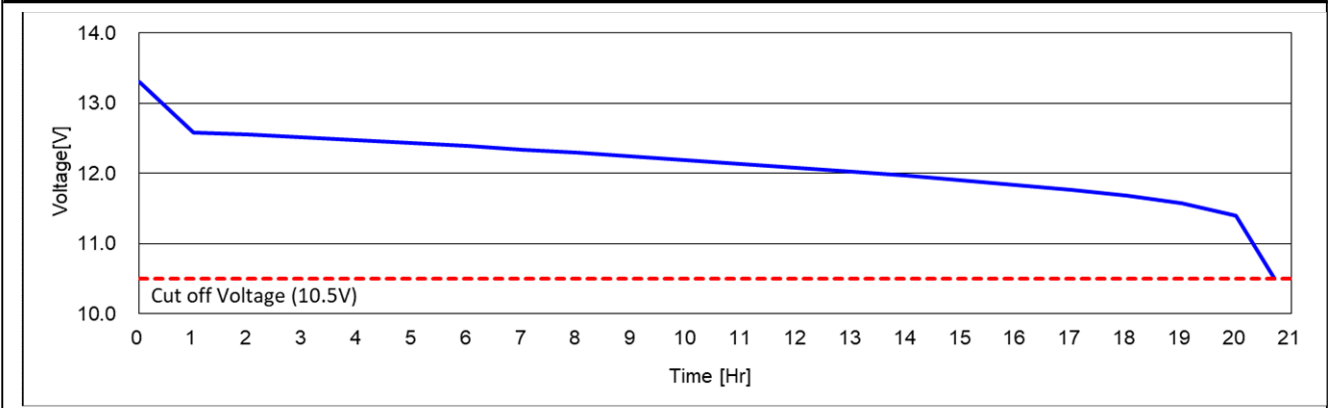

# DATA SHEET

Case :	Black
Cover :	Black
Handle :	Black

PERFORMANCE	
Nominal Voltage [V] :	12
20HR Capacity [Ah] :	210
Reserve Capacity [min] :	430
Cold Cranking Amps (SAE) [A] :	1,250
Cold Cranking Amps (EN) [A] :	1,150

DIMENSIONS AND WEIGHT	
Length [mm] (±2) :	518
Width [mm] (±2) :	273
Height [mm] (±3) :	216
Total Height [mm] (±3) :	235
Battery Weight [kg] (±3%) :	55.3

Terminal Layout / Polarity	Terminal Type	Base Hold Down
	Standard 	B0 

20HR Capacity Test Graph

Cold Cranking Test Graph (-18°C, Icc 1250A)