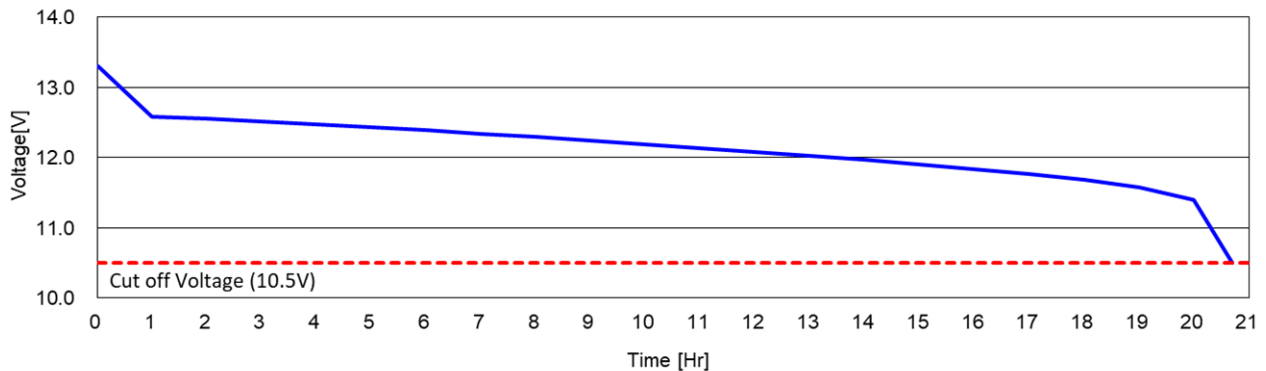

KN200

DATA SHEET

Case : Black
Cover : Black
Handle : Black

PERFORMANCE

Nominal Voltage [V] :	12
20HR Capacity [Ah] :	200
Reserve Capacity [min] :	430
Cold Cranking Amps (SAE) [A] :	1,200

DIMENSIONS AND WEIGHT

Length [mm] (±2) :	509
Width [mm] (±2) :	274
Height [mm] (±3) :	220
Total Height [mm] (±3) :	240
Battery Weight [kg] (±3%) :	51.7

Terminal Layout / Polarity

Terminal Type

Standard

Base Hold Down

B0

20HR Capacity Test Graph

Cold Cranking Test Graph (-18°C, Icc 1200A)