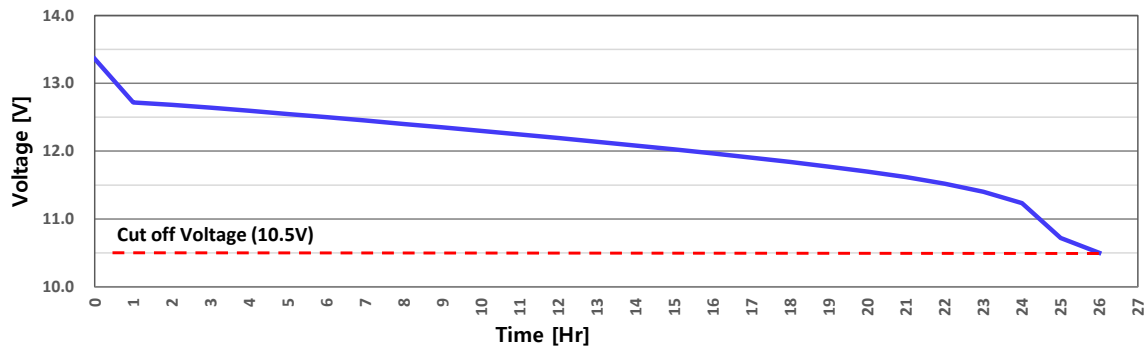

KU1-350

DATA SHEET

Case : Black
 Cover : Black
 Handle : Black

PERFORMANCE

Nominal Voltage [V] :	12
20HR Capacity [Ah] :	27
Reserve Capacity [min] :	38
Cold Cranking Amps (SAE) [A] :	350

DIMENSIONS AND WEIGHT

Length [mm] (±2) :	195
Width [mm] (±2) :	130
Height [mm] (±3) :	160
Total Height [mm] (±3) :	183
Battery Weight [kg] (±3%) :	8.4

Terminal Layout / Polarity

Terminal Type

Base Hold Down

20HR Capacity Test Graph

Cold Cranking Test Graph (-18 °C, Icc 350A)