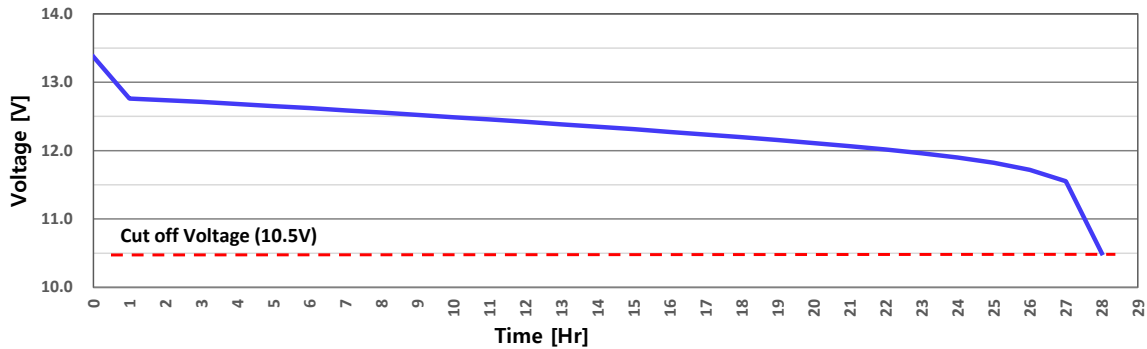

20HR Capacity Test Graph