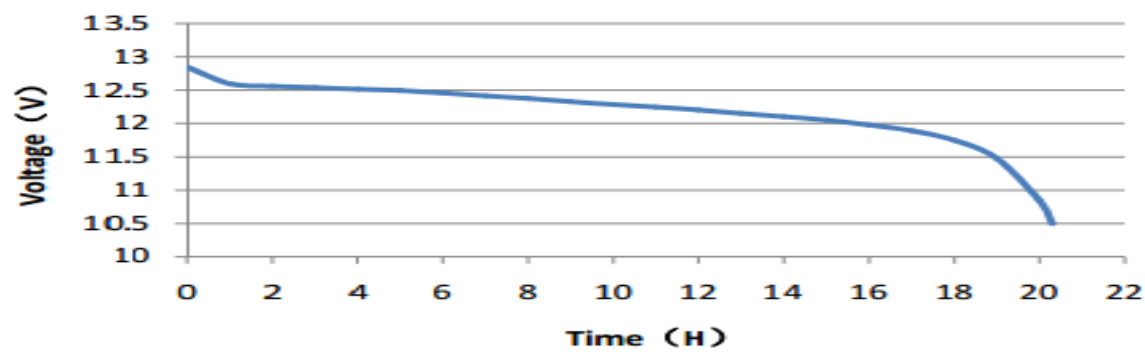

MRV24

DATA SHEET

Case :	Black
Cover :	Black
Handle :	Black

PERFORMANCE	
Nominal Voltage [V] :	12
Capacity [Ah] :	80
Reserve Capacity [min] :	120
Cold Cranking Amps (SAE) [A] :	640
MCA:	800

DIMENSIONS AND WEIGHT	
Length [mm] (±1.5) :	260
Width [mm] (±1.5) :	172
Height [mm] (±1.5) :	200
Total Height [mm] (±1.5) :	221
Battery Weight [kg] (±0.5) :	19.7

Terminal Layout / Polarity	Terminal Type	Base Hold Down
<p>B</p>	<p>Dual Posts</p>	<p>B 15</p>

20HR Capacity Test Graph

Cold Cranking Test Graph (-18°C, 640CCA)