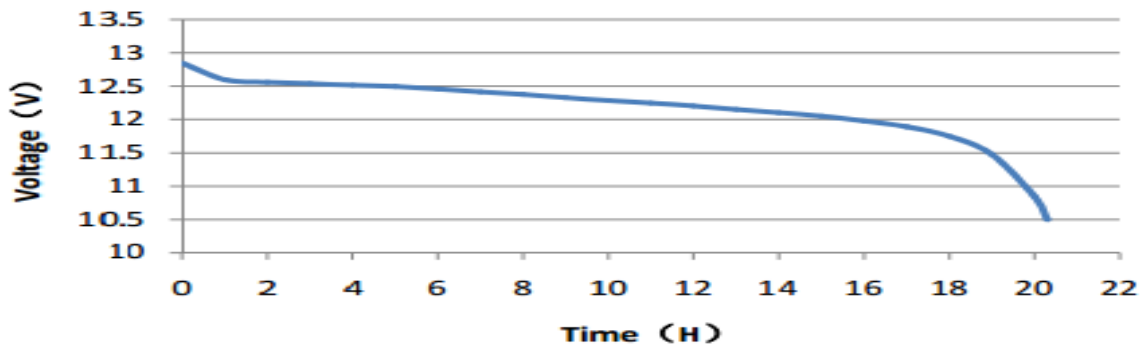

20HR Capacity Test Graph