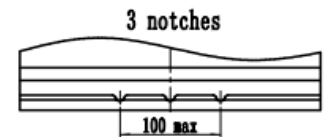

Base Hold Down

B 01