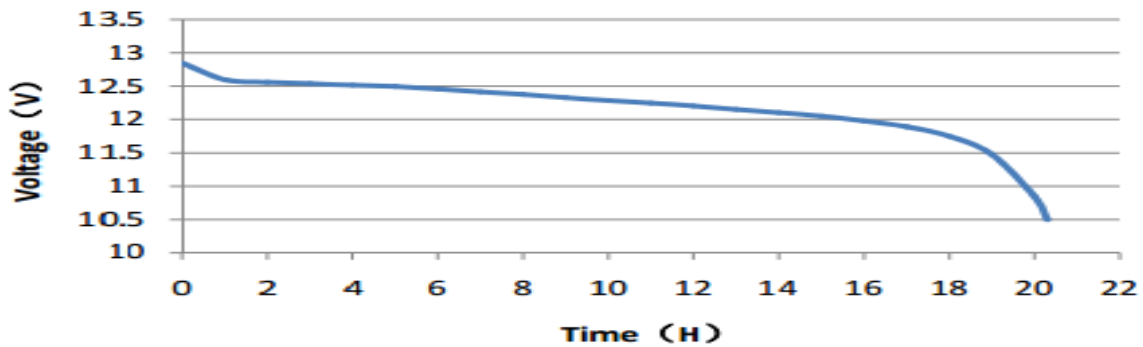

MRV31

DATA SHEET

Case :	Black
Cover :	Black
Handle :	Black

PERFORMANCE	
Nominal Voltage [V] :	12
Capacity [Ah] :	120
Reserve Capacity [min] :	224
Cold Cranking Amps (SAE) [A] :	1,000
MCA:	1,200

DIMENSIONS AND WEIGHT	
Length [mm] (±1.5) :	330
Width [mm] (±1.5) :	174
Height [mm] (±1.5) :	219
Total Height [mm] (±1.5) :	245
Battery Weight [kg] (±0.5) :	26.9

Terminal Layout / Polarity	Terminal Type	Base Hold Down
<p>B</p>	<p>Dual Posts</p>	<p>B 01</p>

20HR Capacity Test Graph

Cold Cranking Test Graph (-18°C, 1000CCA)