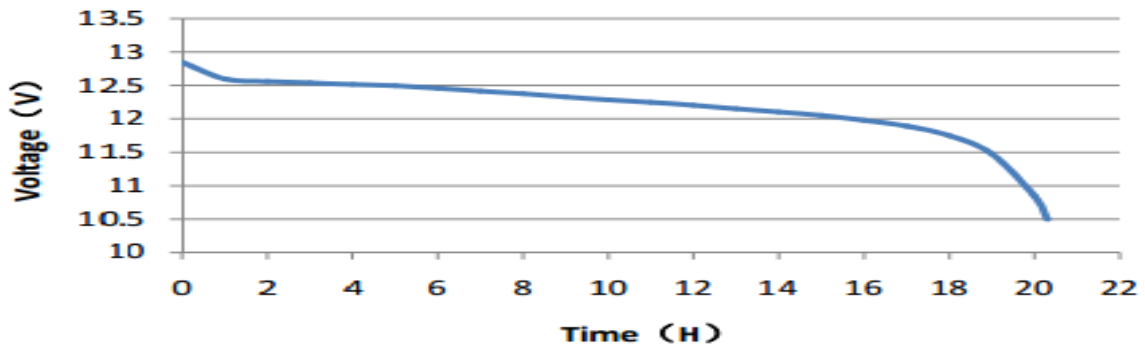

Length [mm] (± 1.5) :	260
Width [mm] (± 1.5) :	172
Height [mm] (± 1.5) :	200
Total Height [mm] (± 1.5) :	221
Battery Weight [kg] (± 0.5) :	17.9

Terminal Layout / Polarity

B

Terminal Type

Dual Posts

Base Hold Down

B 15

20HR Capacity Test Graph

Cold Cranking Test Graph (-18°C, 630CCA)