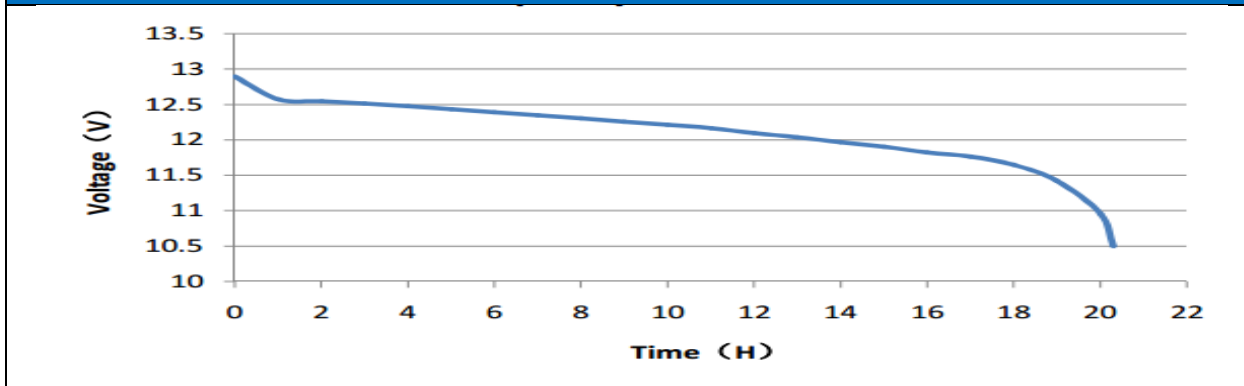

N100L

DATA SHEET

Case : Black
Cover : Black
Handle : Black

PERFORMANCE	
Nominal Voltage [V] :	12
Capacity [Ah] :	100
Reserve Capacity [min] :	182
Cold Cranking Amps (SAE) [A] :	750

DIMENSIONS AND WEIGHT	
Length [mm] (± 1.5) :	409
Width [mm] (± 1.5) :	170
Height [mm] (± 1.5) :	211
Total Height [mm] (± 1.5) :	234
Battery Weight [kg] (± 0.75) :	25.4

Terminal Layout / Polarity	Terminal Type	Base Hold Down	
 A		B 00	without hold down

20HR Capacity Test Graph

Cold Cranking Test Graph (-18°C, 750CCA)