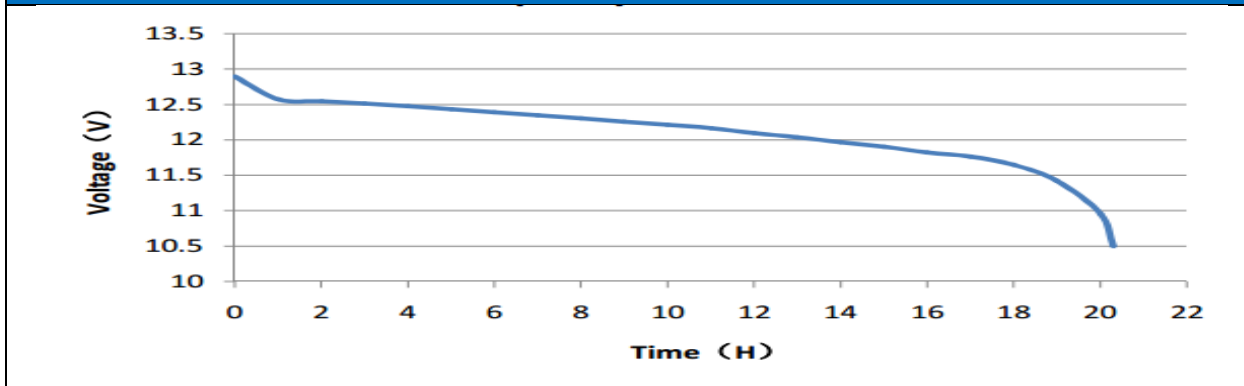

N120EN

DATA SHEET

Case :	Black
Cover :	Black
Handle :	Black

PERFORMANCE	
Nominal Voltage [V] :	12
Capacity [Ah] :	140
Reserve Capacity [min] :	224
Cold Cranking Amps (SAE) [A] :	900
EN:	845

DIMENSIONS AND WEIGHT	
Length [mm] (±1.5) :	505
Width [mm] (±1.5) :	183
Height [mm] (±1.5) :	199
Total Height [mm] (±1.5) :	222
Battery Weight [kg] (±0.75) :	33.0

Terminal Layout / Polarity	Terminal Type	Base Hold Down	
		B 00	without hold down

20HR Capacity Test Graph

Cold Cranking Test Graph (-18°C, 900CCA)