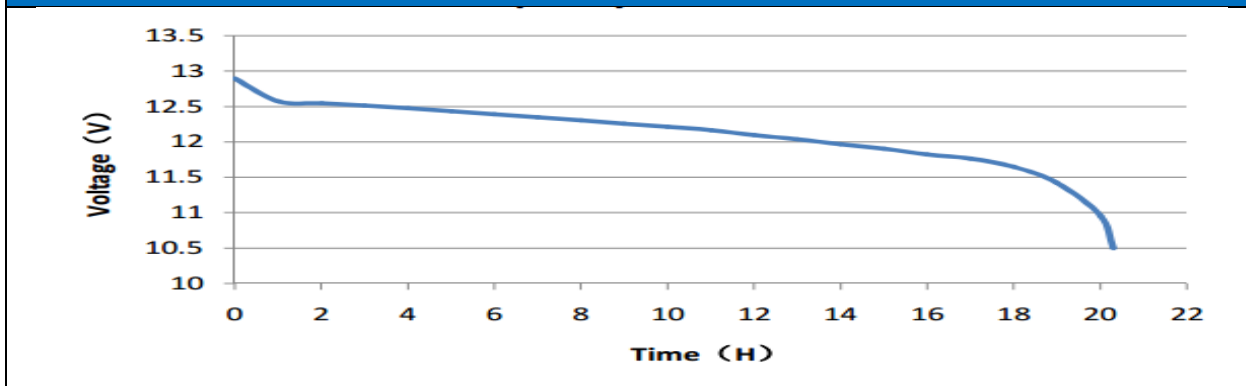

N150ENMF

DATA SHEET

Case :	Black
Cover :	Black
Handle :	Black

PERFORMANCE	
Nominal Voltage [V] :	12
Capacity [Ah] :	150
Reserve Capacity [min] :	292
Cold Cranking Amps (SAE) [A] :	1,000
EN:	940

DIMENSIONS AND WEIGHT	
Length [mm] (±1.5) :	510
Width [mm] (±1.5) :	222
Height [mm] (±1.5) :	197
Total Height [mm] (±1.5) :	220
Battery Weight [kg] (±0.75) :	38.2

Terminal Layout / Polarity	Terminal Type	Base Hold Down	
		B 00	without hold down

20HR Capacity Test Graph

Cold Cranking Test Graph (-18°C, 1000CCA)