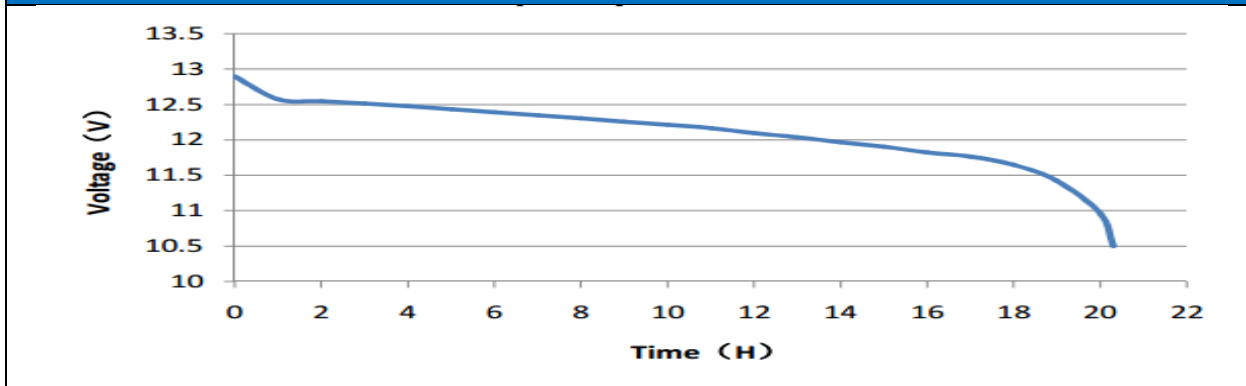

N150EN

DATA SHEET

Case : Black
Cover : Black
Handle : Black

PERFORMANCE	
Nominal Voltage [V] :	12
Capacity [Ah] :	150
Reserve Capacity [min] :	292
Cold Cranking Amps (SAE) [A] :	1,000
EN:	940

DIMENSIONS AND WEIGHT	
Length [mm] (±1.5) :	510
Width [mm] (±1.5) :	222
Height [mm] (±1.5) :	197
Total Height [mm] (±1.5) :	220
Battery Weight [kg] (±0.75) :	38.2

Terminal Layout / Polarity	Terminal Type	Base Hold Down	
		B 00	without hold down

20HR Capacity Test Graph

Cold Cranking Test Graph (-18°C, 1000CCA)