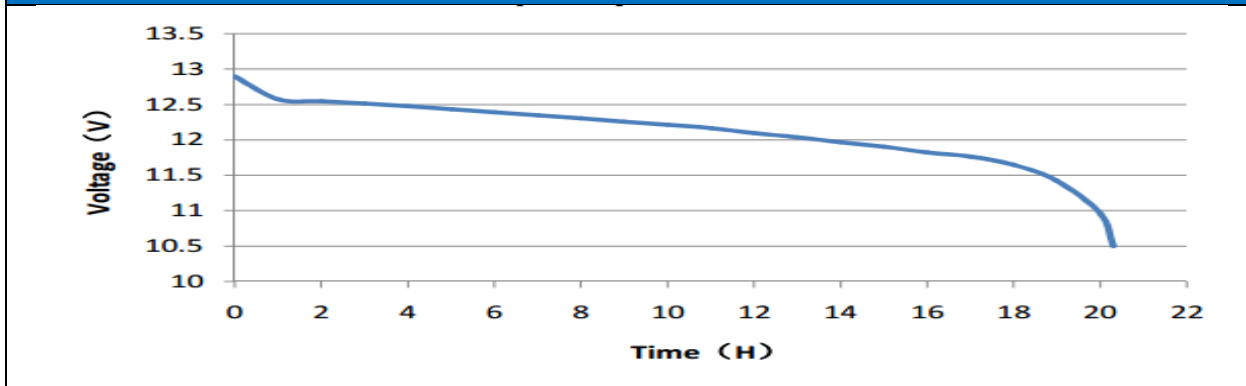

20HR Capacity Test Graph