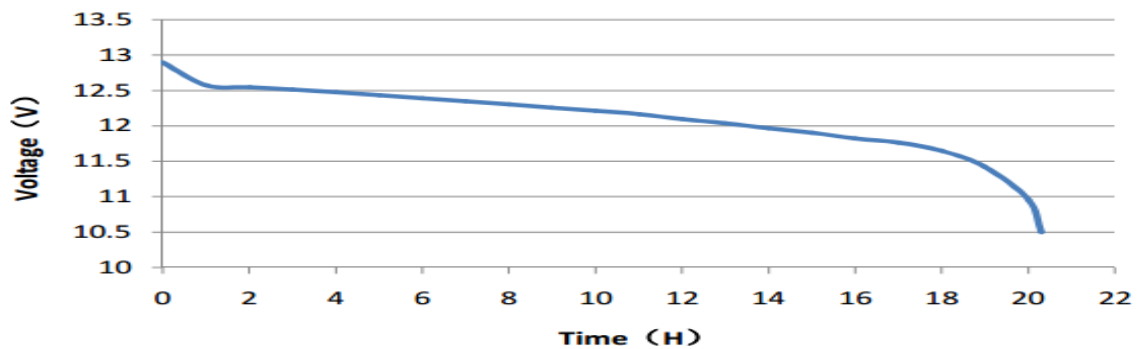

Terminal Layout / Polarity

H

Terminal Type

Base Hold Down

B 00

without hold down

20HR Capacity Test Graph

Cold Cranking Test Graph (-18°C, 1200CCA)