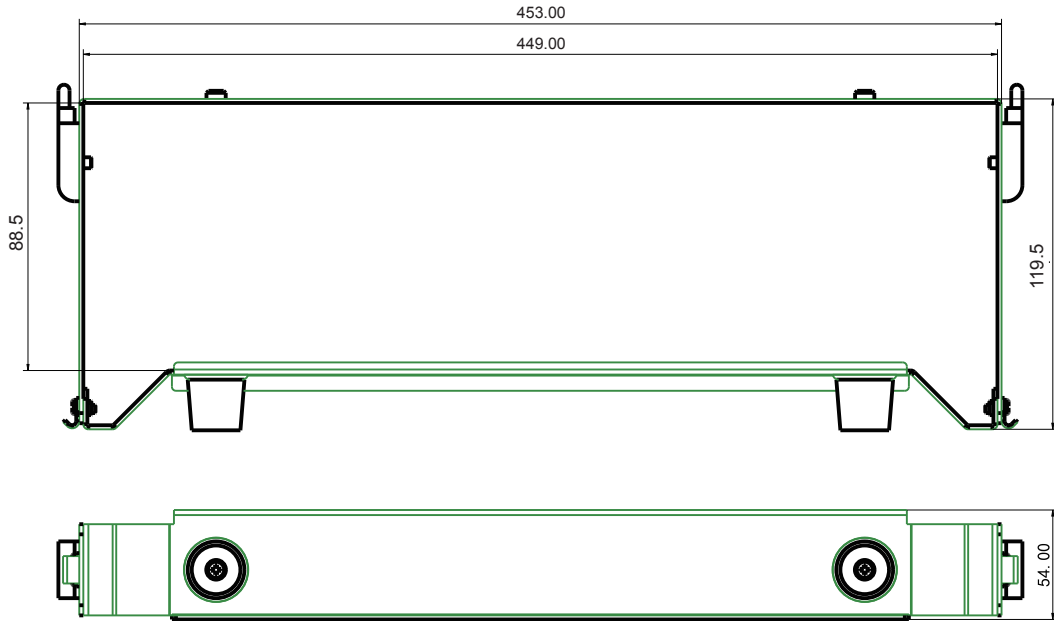

**LOW VOLTAGE ENERGY STORAGE SYSTEM
-US SERIES BRACKET**

Installation

Horizontal installation

Maximum 4 batteries for Horizontal installation

Vertical installation

Maximum 2 batteries for vertical installation

Dimension

US2000

US3000

Cube the Force |  **PYLONTECH**