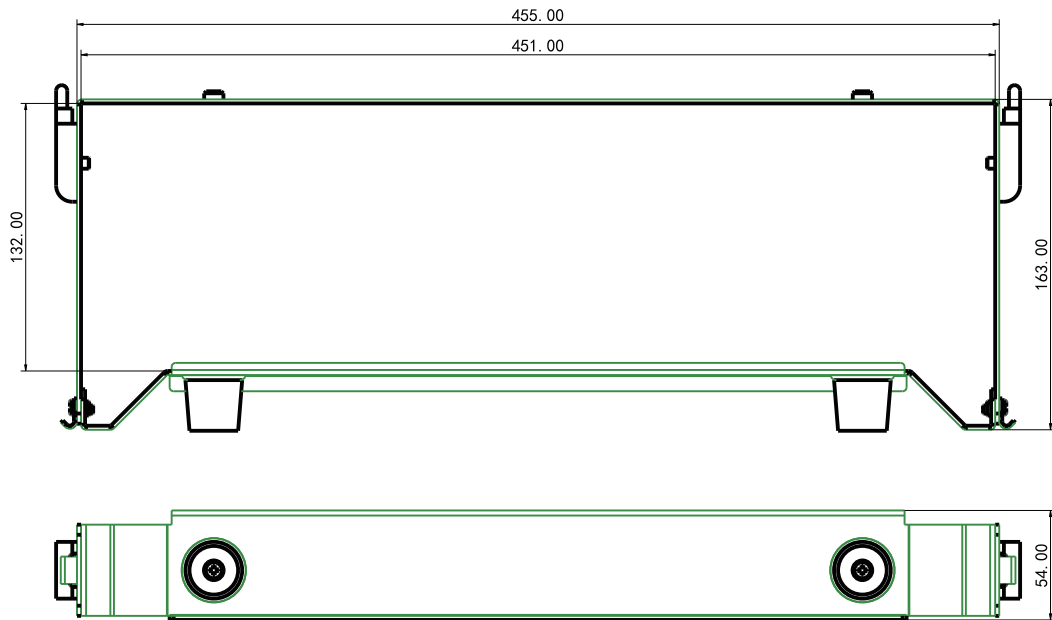

**LOW VOLTAGE ENERGY STORAGE SYSTEM
-US SERIES BRACKET**

Installation

Horizontal installation

Maximum 4 batteries for Horizontal installation

Vertical installation

Maximum 2 batteries for vertical installation

Dimension

US2000

US3000

Cube the Force |  **PYLONTECH**