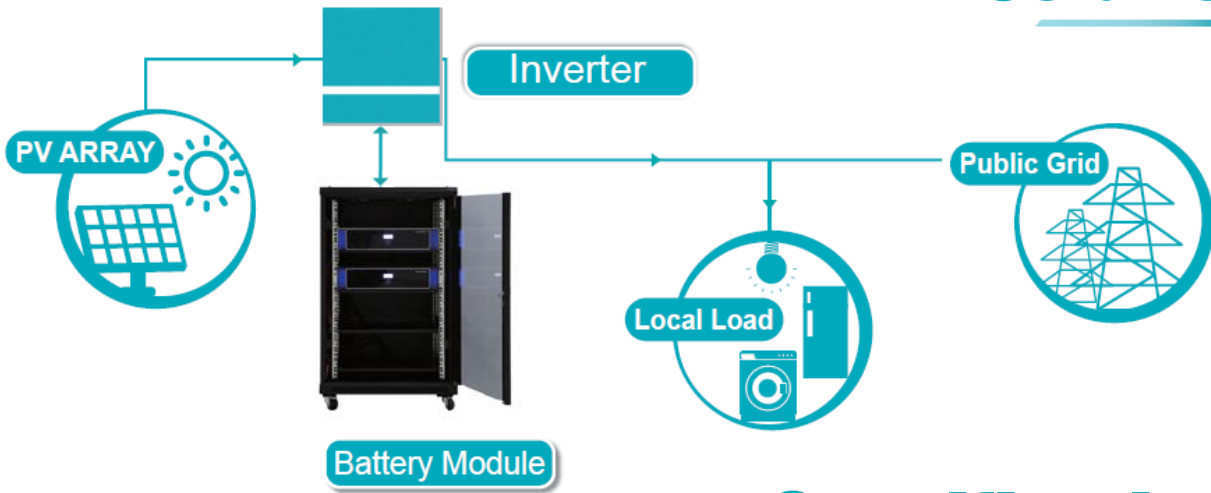

LOW VOLTAGE ENERGY STORAGE SYSTEM — Energy Storage Cabinet

IP55 Outdoor Cabinet

Specifications

Model	Color	Dimension (mm)			Suitable for	Containable
		High	Wide	Depth		
OD-G2/G3/X1	Gray	1360	600	400	US2000B/US2000 Plus US3000 Phantom X1	US2000B/US2000 Plus 6pcs; US3000 4pcs; PowerCube X1 (H48050 5pcs + SC0500 1pcs or H48074 3pcs +SC0500 1pcs)