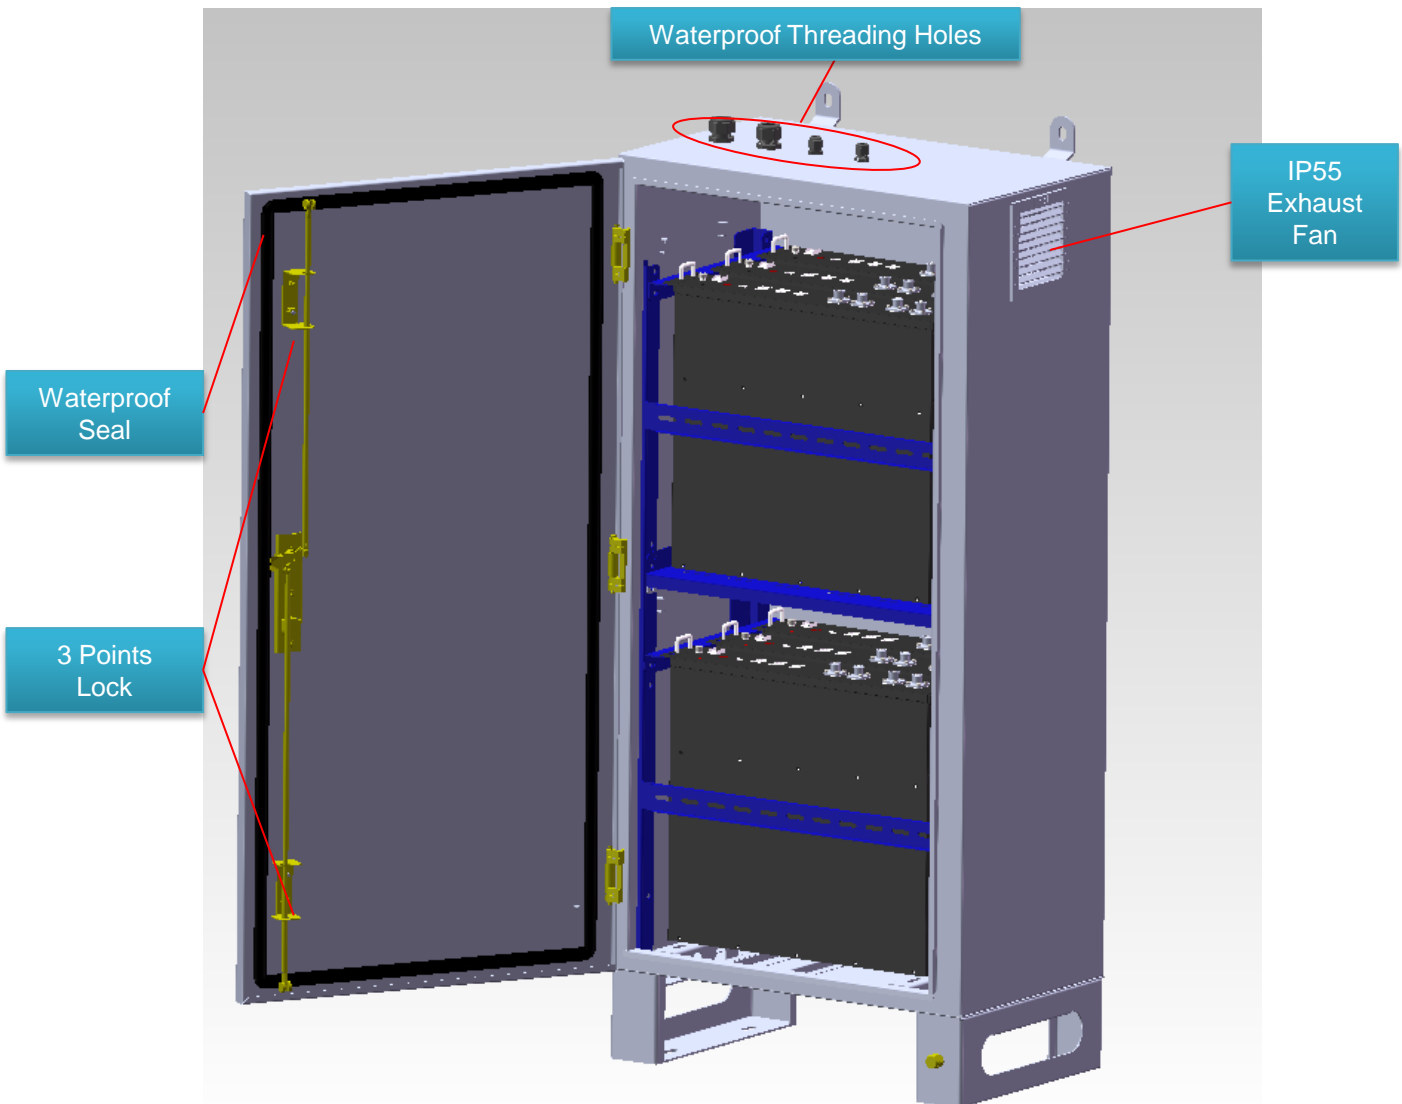

LOW VOLTAGE ENERGY STORAGE SYSTEM — Energy Storage Cabinet

IP55 Outdoor Cabinet

Specifications

Model	Color	Dimension (mm)			Suitable for	Containable
		High	Wide	Depth		
OD-G2/G3/X1	Gray	1360	600	400	US2000B/US2000 Plus US3000 Phantom X1	US2000B/US2000 Plus 6pcs; US3000 4pcs; PowerCube X1 (H48050 5pcs + SC0500 1pcs or H48074 3pcs +SC0500 1pcs)