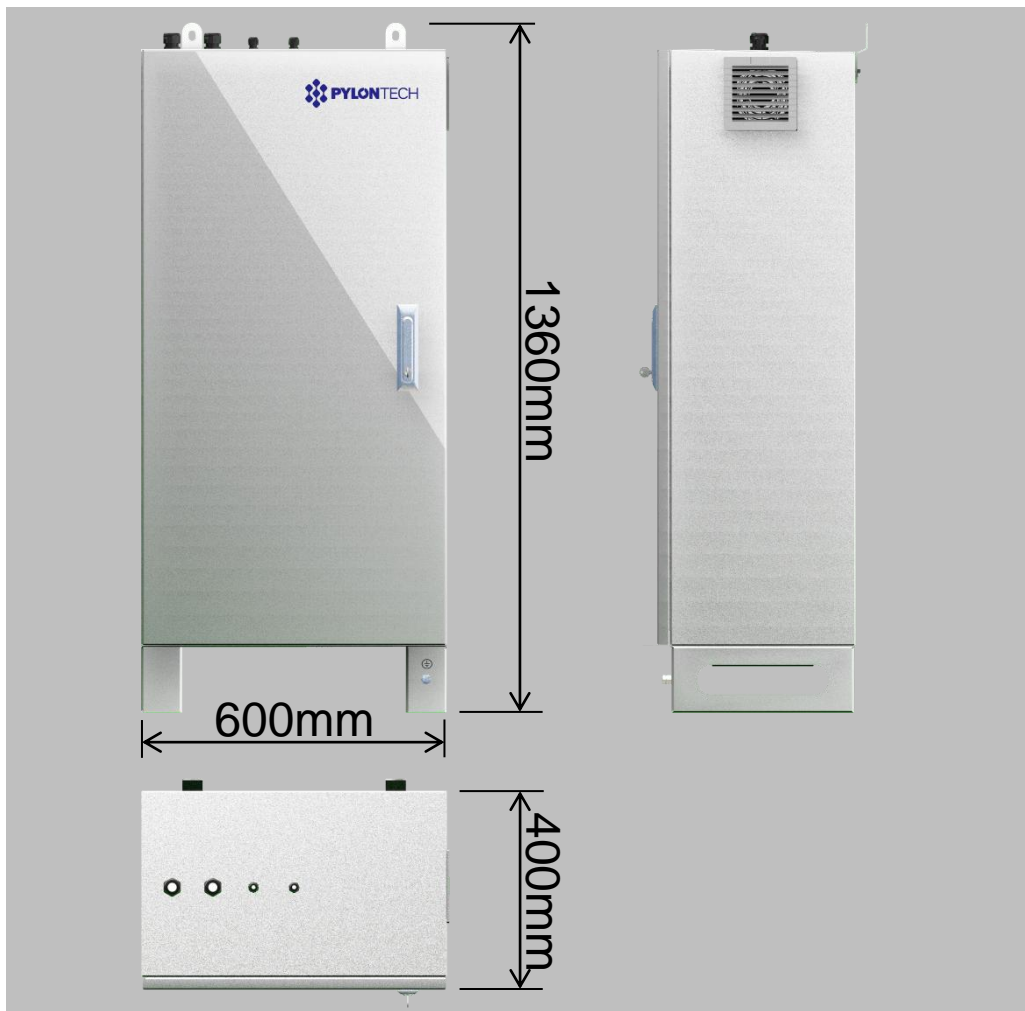

LOW VOLTAGE ENERGY STORAGE SYSTEM — Energy Storage Cabinet

IP55 Outdoor Cabinet

Specifications

Model	Color	Dimension (mm)			Suitable for	Containable
		High	Wide	Depth		
OD-G2/G3/X1	Gray	1360	600	400	US2000B/US2000 Plus US3000 Phantom X1	US2000B/US2000 Plus 6pcs; US3000 4pcs; PowerCube X1 (H48050 5pcs + SC0500 1pcs or H48074 3pcs +SC0500 1pcs)