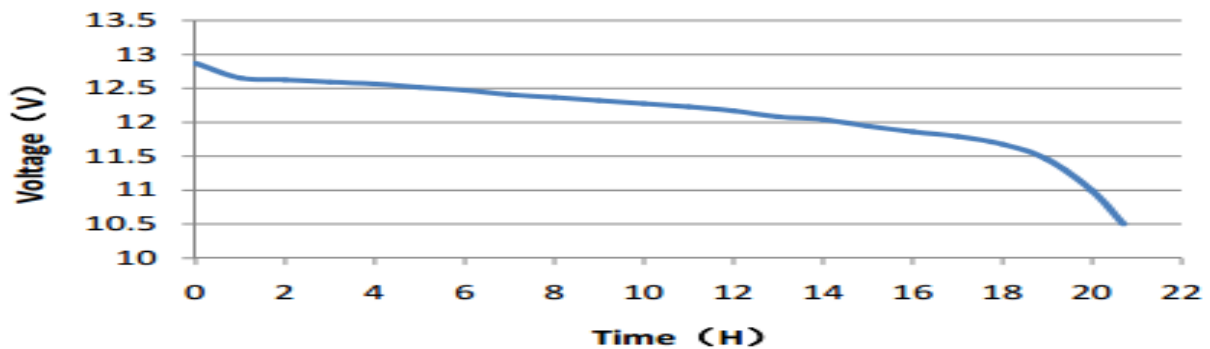

95D31RS

DATA SHEET

Case : Steel-gray
Cover : Steel-gray
Handle : Steel-gray

PERFORMANCE

Nominal Voltage [V] : 12
Capacity [Ah] : 100
Reserve Capacity [min] : 175
Cold Cranking Amps (SAE) [A] : 900

DIMENSIONS AND WEIGHT

Length [mm] (± 1.5) : 305
Width [mm] (± 1.5) : 171
Height [mm] (± 1.5) :
Total Height [mm] (± 1.5) : 226
Battery Weight [kg] (± 0.5) : 22.5

Terminal Layout / Polarity

B

Terminal Type

Base Hold Down

B 08

20HR Capacity Test Graph

Cold Cranking Test Graph (-18°C, 810CCA)