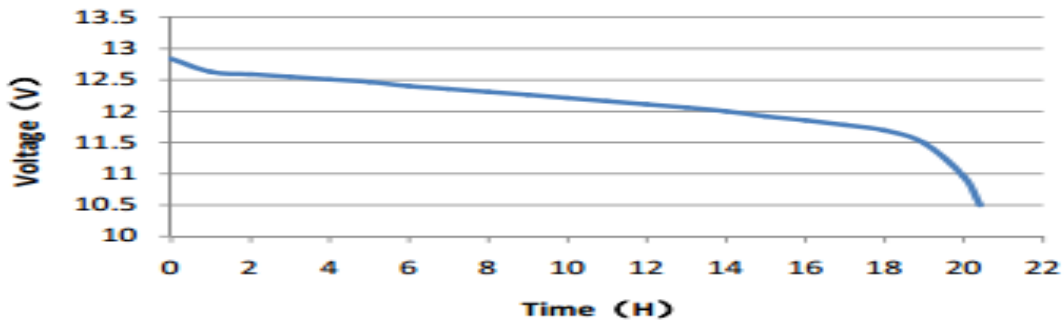

Length [mm] (±1.5) : 197
 Width [mm] (±1.5) : 130
 Height [mm] (±1.5) : 159
 Total Height [mm] (±1.5) : 182
 Battery Weight [kg] (±0.5) : 8.1

Terminal Layout / Polarity

Terminal Type

Base Hold Down

B 00

without hold down

20HR Capacity Test Graph

Cold Cranking Test Graph (-18°C, 300CCA)