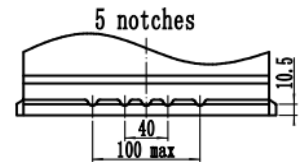

Length [mm] (± 1.5) :	207
Width [mm] (± 1.5) :	175
Height [mm] (± 1.5) :	190
Total Height [mm] (± 1.5) :	190
Battery Weight [kg] (± 0.5) :	15.3

Terminal Layout / Polarity

A

Terminal Type

1

Base Hold Down

B 13

20HR Capacity Test Graph

Cold Cranking Test Graph (-18°C, 570CCA)