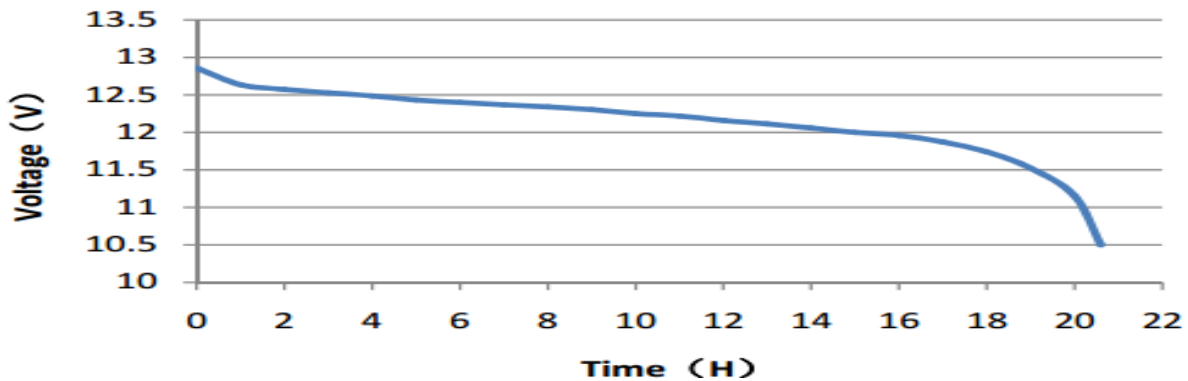

Length [mm] (± 1.5) :	207
Width [mm] (± 1.5) :	175
Height [mm] (± 1.5) :	190
Total Height [mm] (± 1.5) :	190
Battery Weight [kg] (± 0.5) :	15.3

Terminal Layout / Polarity

A

Terminal Type

1

Base Hold Down

B 13

20HR Capacity Test Graph

Cold Cranking Test Graph (-18°C, 570CCA)