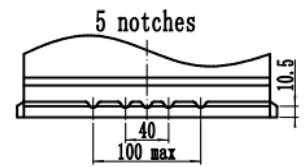

Length [mm] (± 1.5) :	242
Width [mm] (± 1.5) :	175
Height [mm] (± 1.5) :	190
Total Height [mm] (± 1.5) :	190
Battery Weight [kg] (± 0.5) :	18.5

Terminal Layout / Polarity

A

Terminal Type

1

Base Hold Down

B 13

20HR Capacity Test Graph

Cold Cranking Test Graph (-18°C, 680CCA)