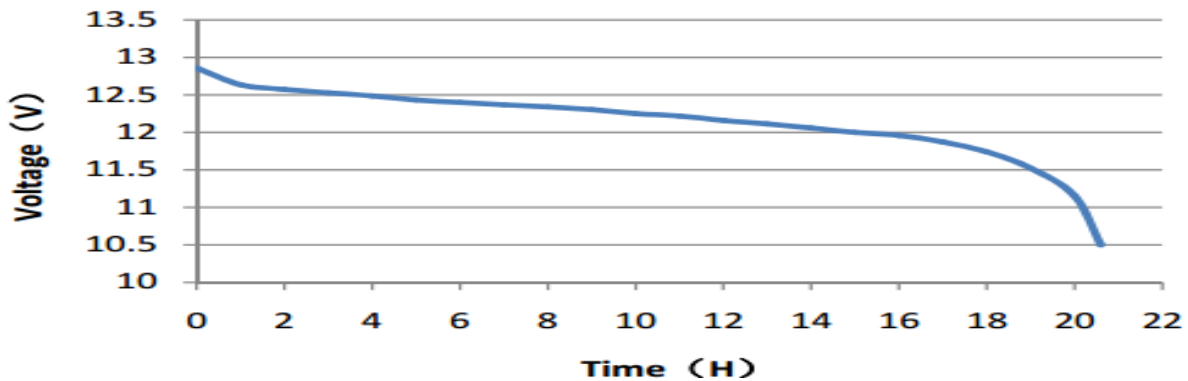

Length [mm] (± 1.5) :	242
Width [mm] (± 1.5) :	175
Height [mm] (± 1.5) :	190
Total Height [mm] (± 1.5) :	190
Battery Weight [kg] (± 0.5) :	18.5

Terminal Layout / Polarity

A

Terminal Type

1

Base Hold Down

B 13

20HR Capacity Test Graph

Cold Cranking Test Graph (-18°C, 680CCA)