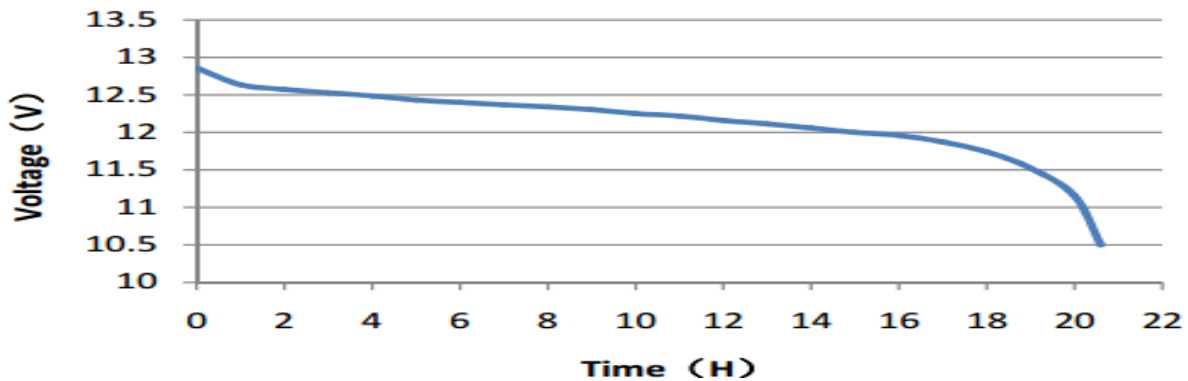

VRL370

DATA SHEET

Case :	Black
Cover :	Black
Handle :	Black

PERFORMANCE	
Nominal Voltage [V] :	12
Capacity [Ah] :	70
Reserve Capacity [min] :	130
Cold Cranking Amps (SAE) [A] :	760
EN:	695

DIMENSIONS AND WEIGHT	
Length [mm] (±1.5) :	278
Width [mm] (±1.5) :	175
Height [mm] (±1.5) :	190
Total Height [mm] (±1.5) :	190
Battery Weight [kg] (±0.5) :	20.8

Terminal Layout / Polarity	Terminal Type	Base Hold Down
<p>A</p>	<p>1</p>	<p>B 13</p>

20HR Capacity Test Graph

Cold Cranking Test Graph (-18°C, 760CCA)