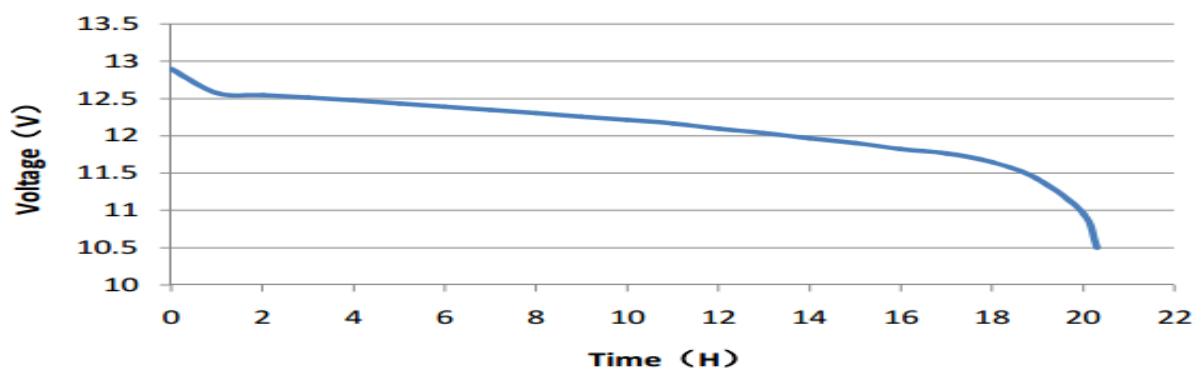

EFB95D31R

DATA SHEET

Case : Black
 Cover : Black
 Handle : Black

PERFORMANCE

Nominal Voltage [V] : 12
 Capacity [Ah] : 90
 Reserve Capacity [min] : 137
 Cold Cranking Amps (SAE) [A] : 830
 EN : 760

DIMENSIONS AND WEIGHT

Length [mm] (±1.5) : 305
 Width [mm] (±1.5) : 173
 Height [mm] (±1.5) : 203
 Total Height [mm] (±1.5) : 225
 Battery Weight [kg] (±0.75) : 22.2

Terminal Layout / Polarity	Terminal Type	Base Hold Down

20HR Capacity Test Graph

Cold Cranking Test Graph (-18°C, 850CCA)